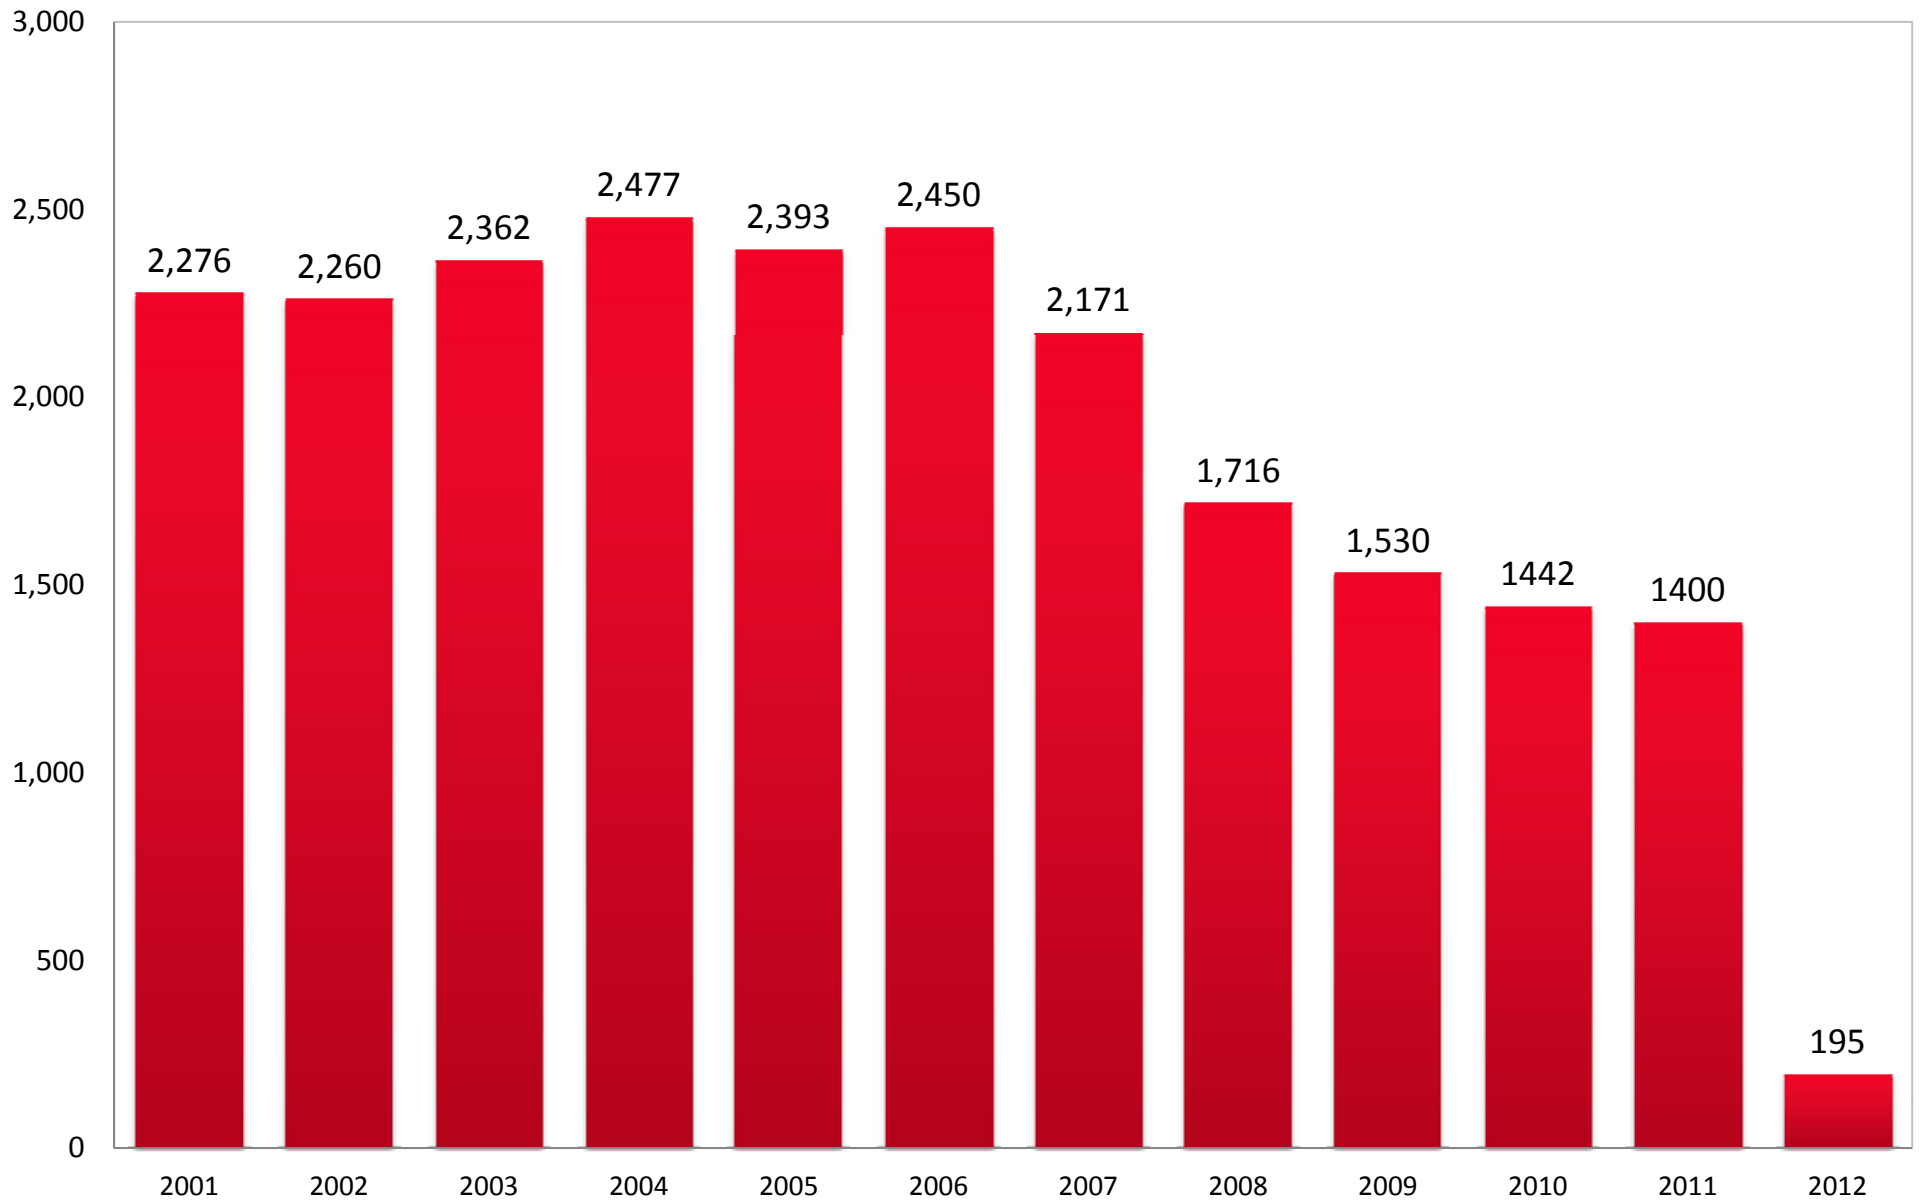

Hawaii County - Number of Major Collisions

Source: Hawaii County Police Department

*As of 02.19.12

Chart: North Hawaii Outcomes Project - February 2012