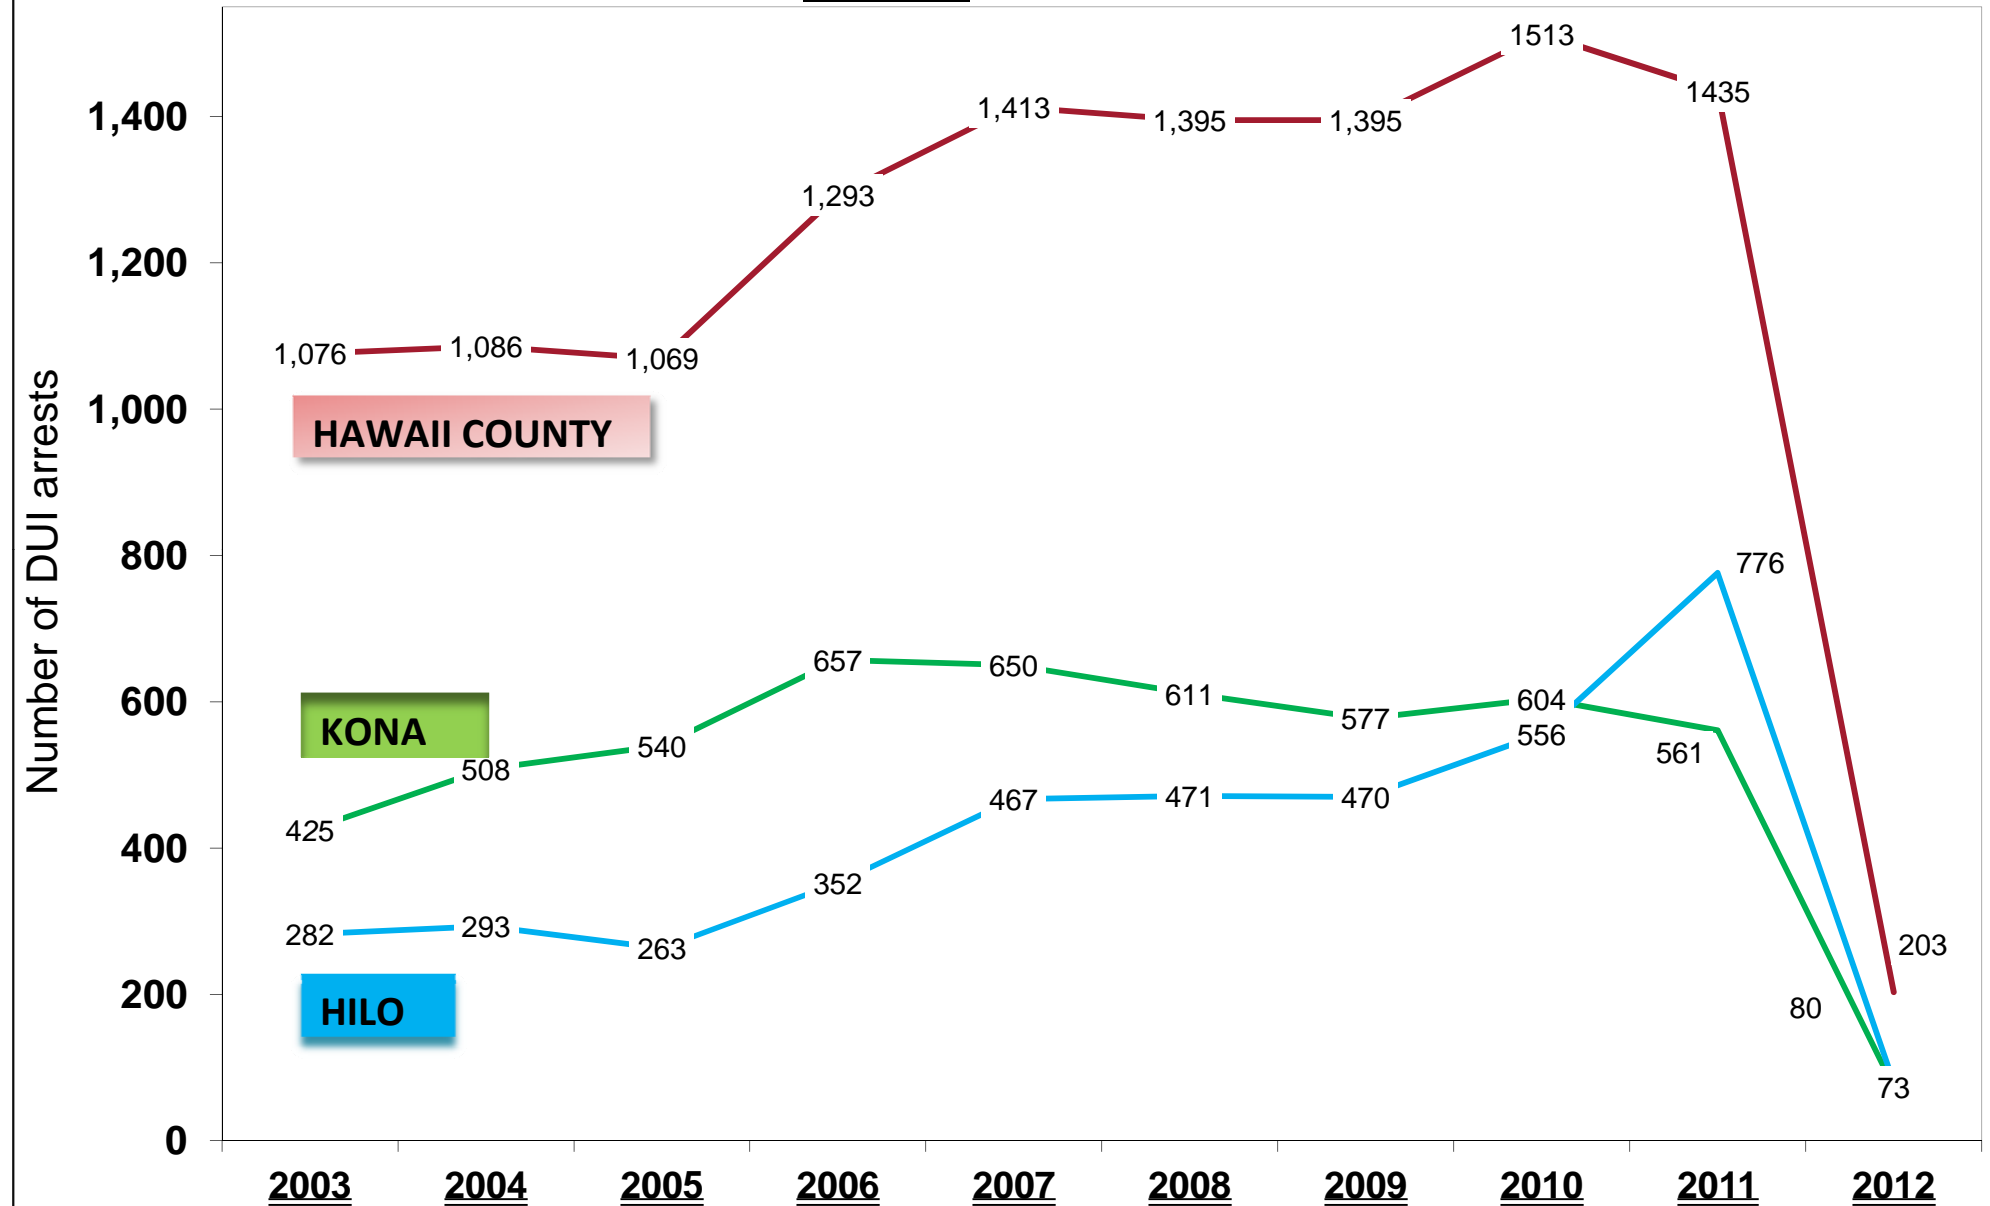

Hawaii County Total DUI Arrests

Chart: North Hawaii Outcomes Project - February 2012

Source: Hawaii County Police Department
As of 02.19.12