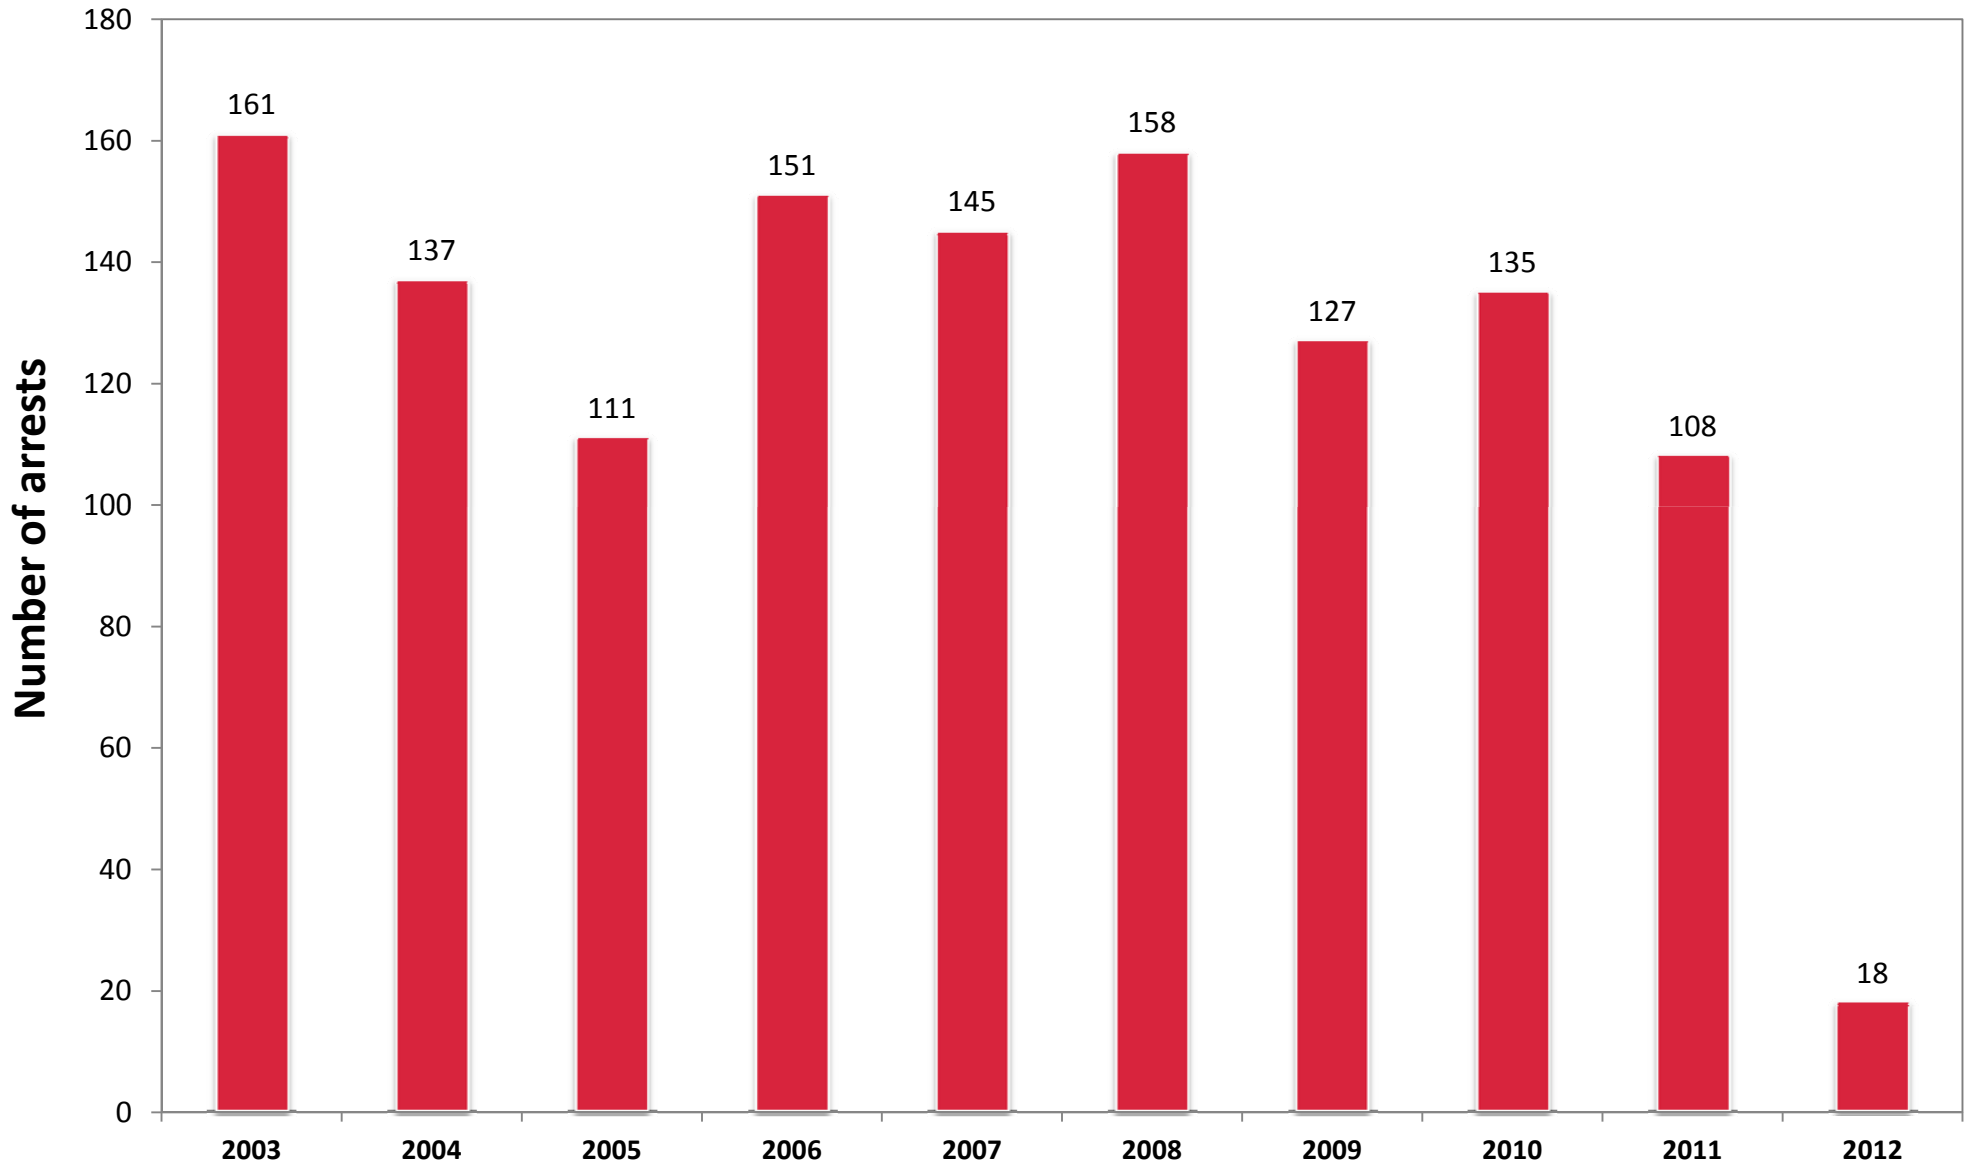

# Hawaii County DUI Arrests for under 21 Years of Age

Chart: North Hawaii Outcomes Project - February 2012

Source: Hawaii County Police Department  
\*As of 02.19.12