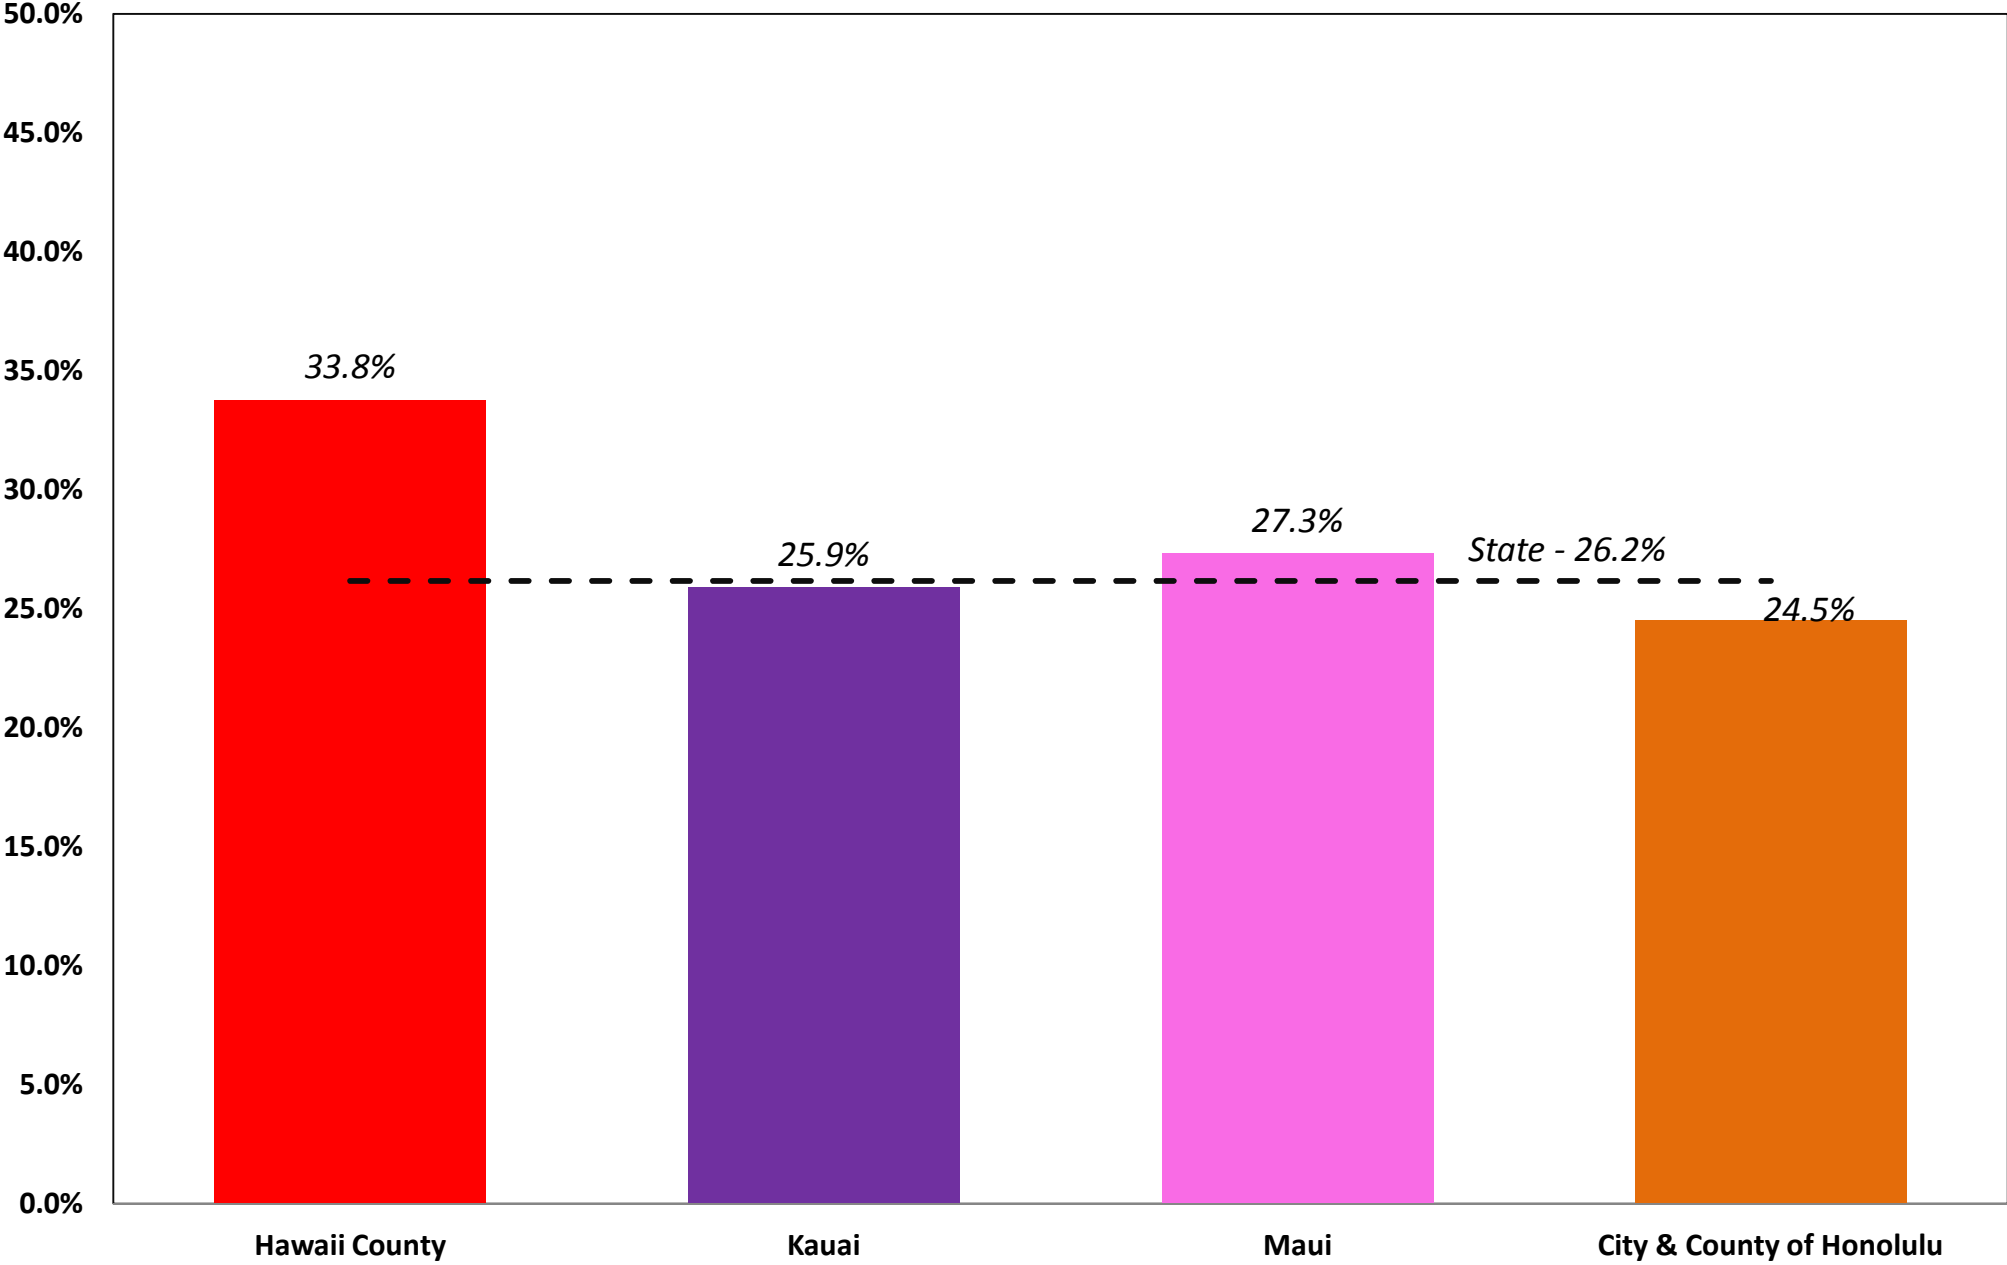

# Native Hawaii Population - 2010 (alone and/or in combination)

Chart: North Hawaii Outcomes Project - September 2011

Source: American Community Survey, 2010