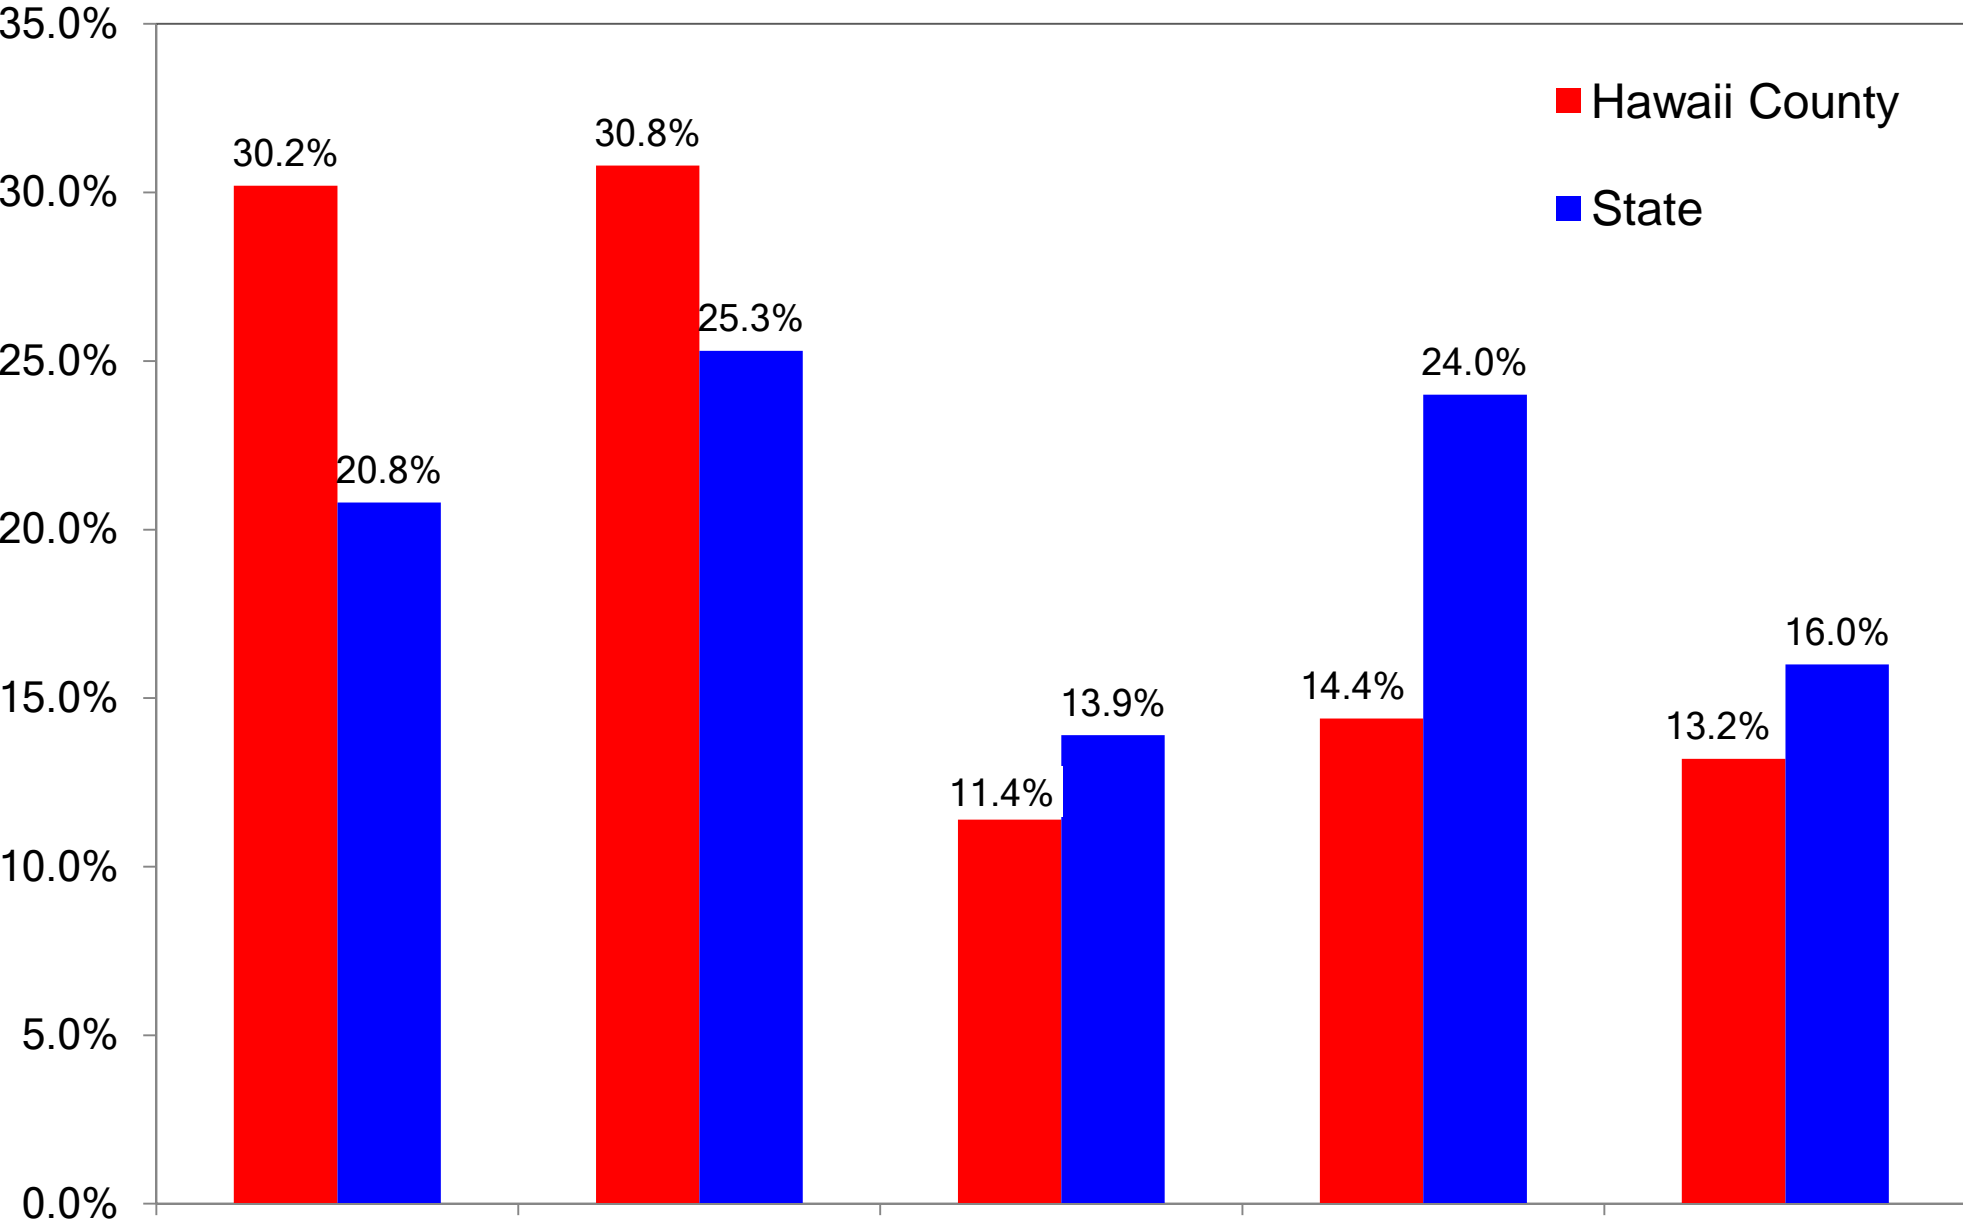

# Ethnicity- Hawaii County Compared to State 2009

Chart: North Hawaii Outcomes Project - October 2011

Source: Hawaii Health Survey, 2009