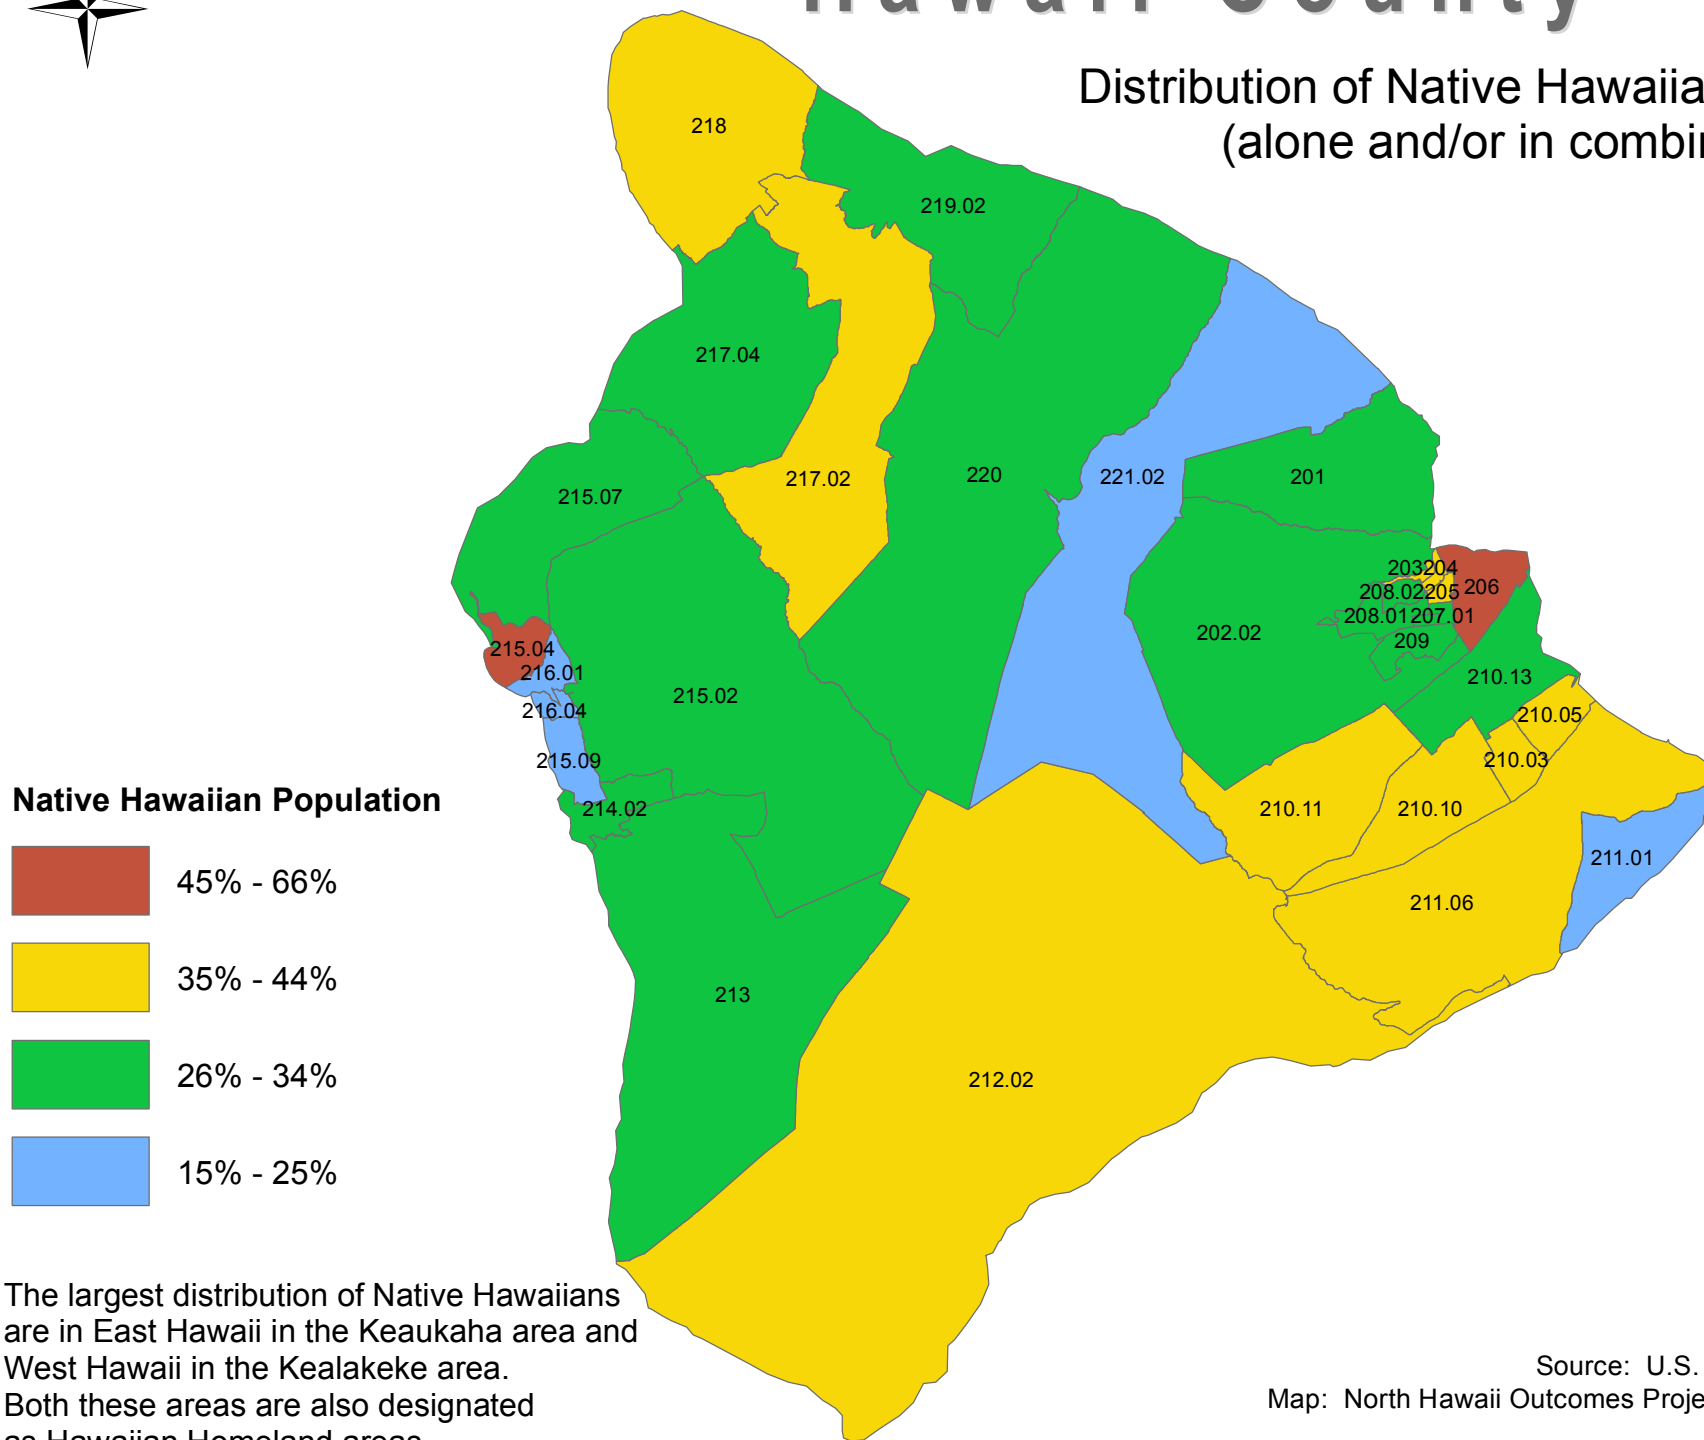

Hawaii County - 2010

Distribution of Native Hawaiian Population
(alone and/or in combination)

The largest distribution of Native Hawaiians are in East Hawaii in the Keaukaha area and West Hawaii in the Kealakeke area. Both these areas are also designated as Hawaiian Homeland areas.

Source: U.S. Census, 2010 SF1
Map: North Hawaii Outcomes Project - September 2011