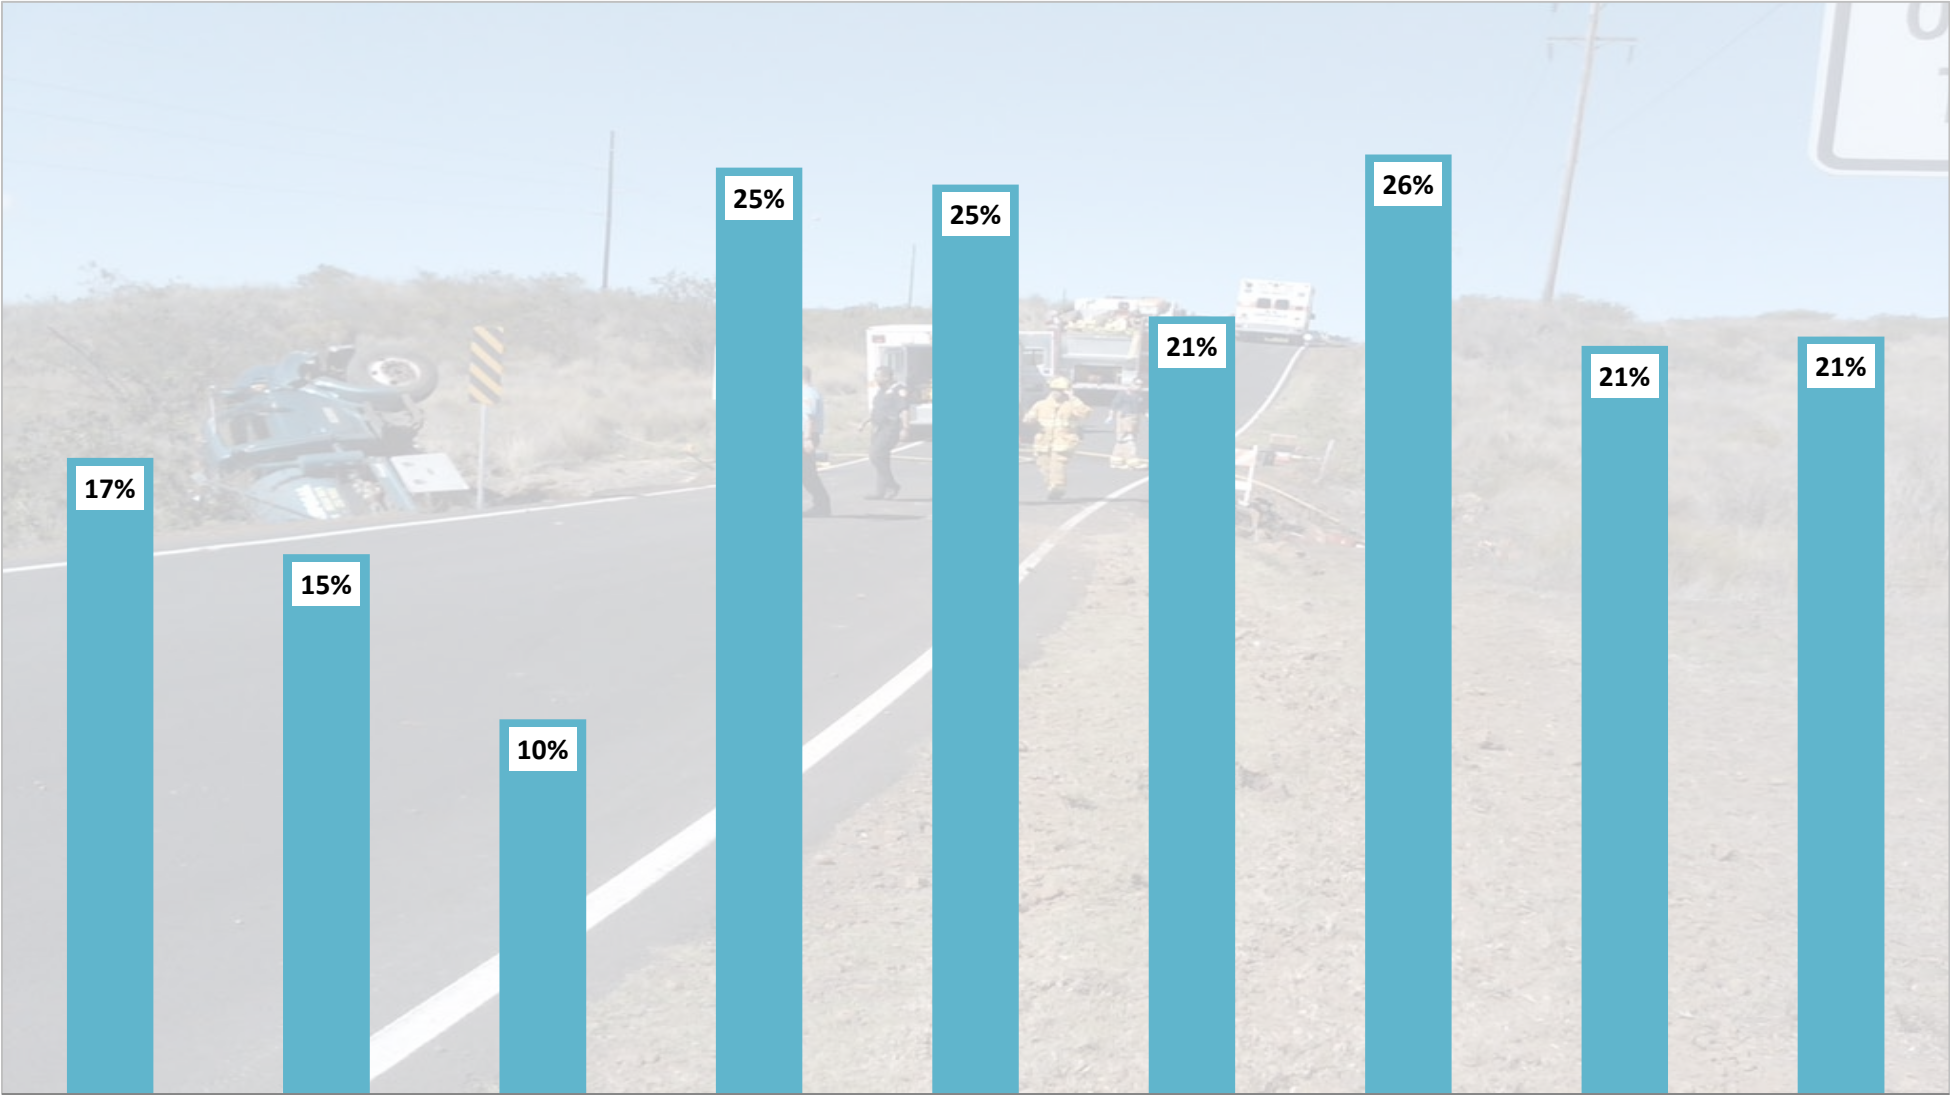

# Proportion of DUI arrests involved in a traffic collision

2003 2004 2005 2006 2007 2008 2009 2010 2011

Chart: North Hawaii Outcomes Project - May 2011

Source: Hawaii County Police Department  
As of 05.11.11