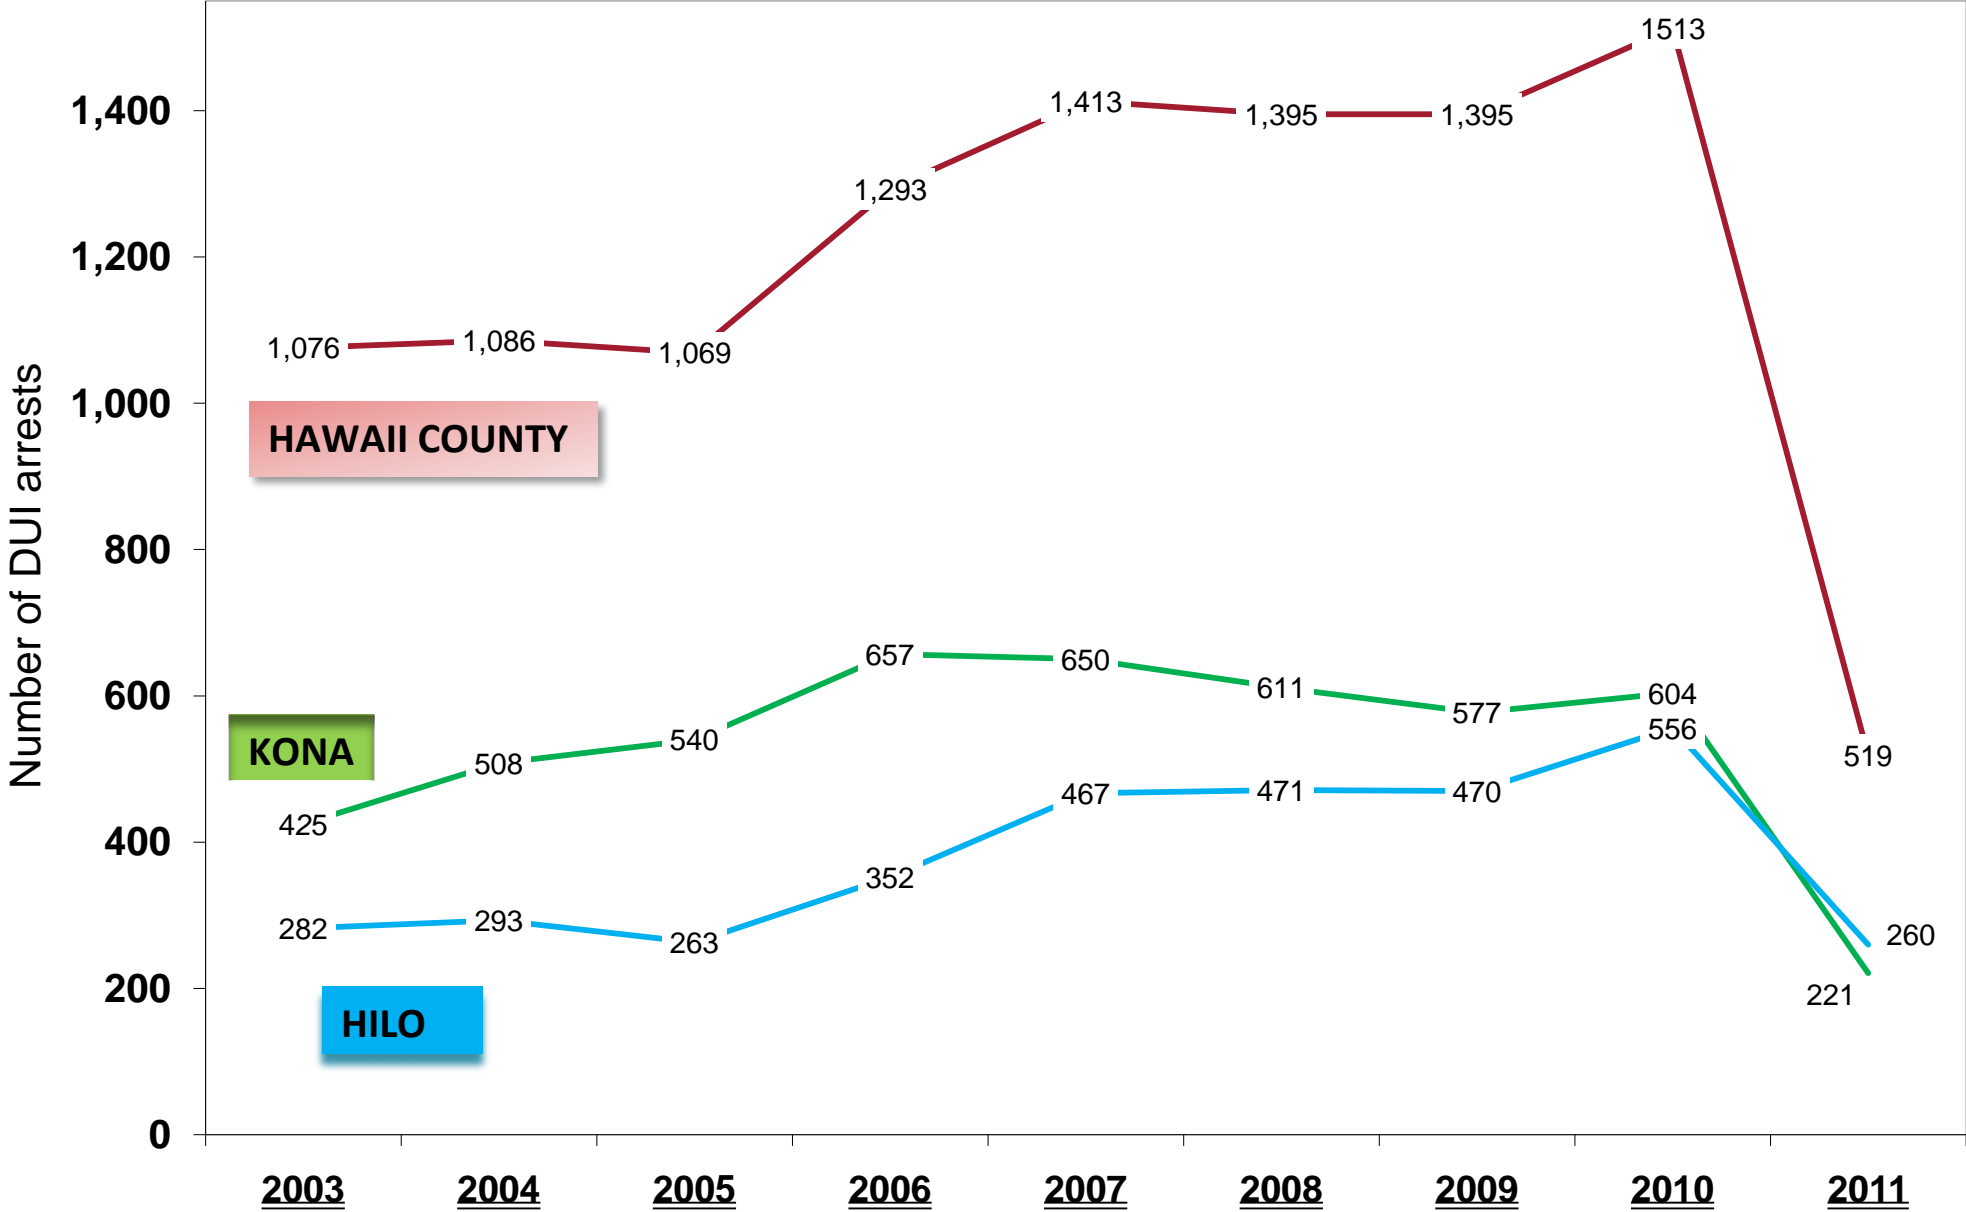

Hawaii County Total DUI Arrests

Chart: North Hawaii Outcomes Project - May 2011

Source: Hawaii County Police Department
As of 05.11.11