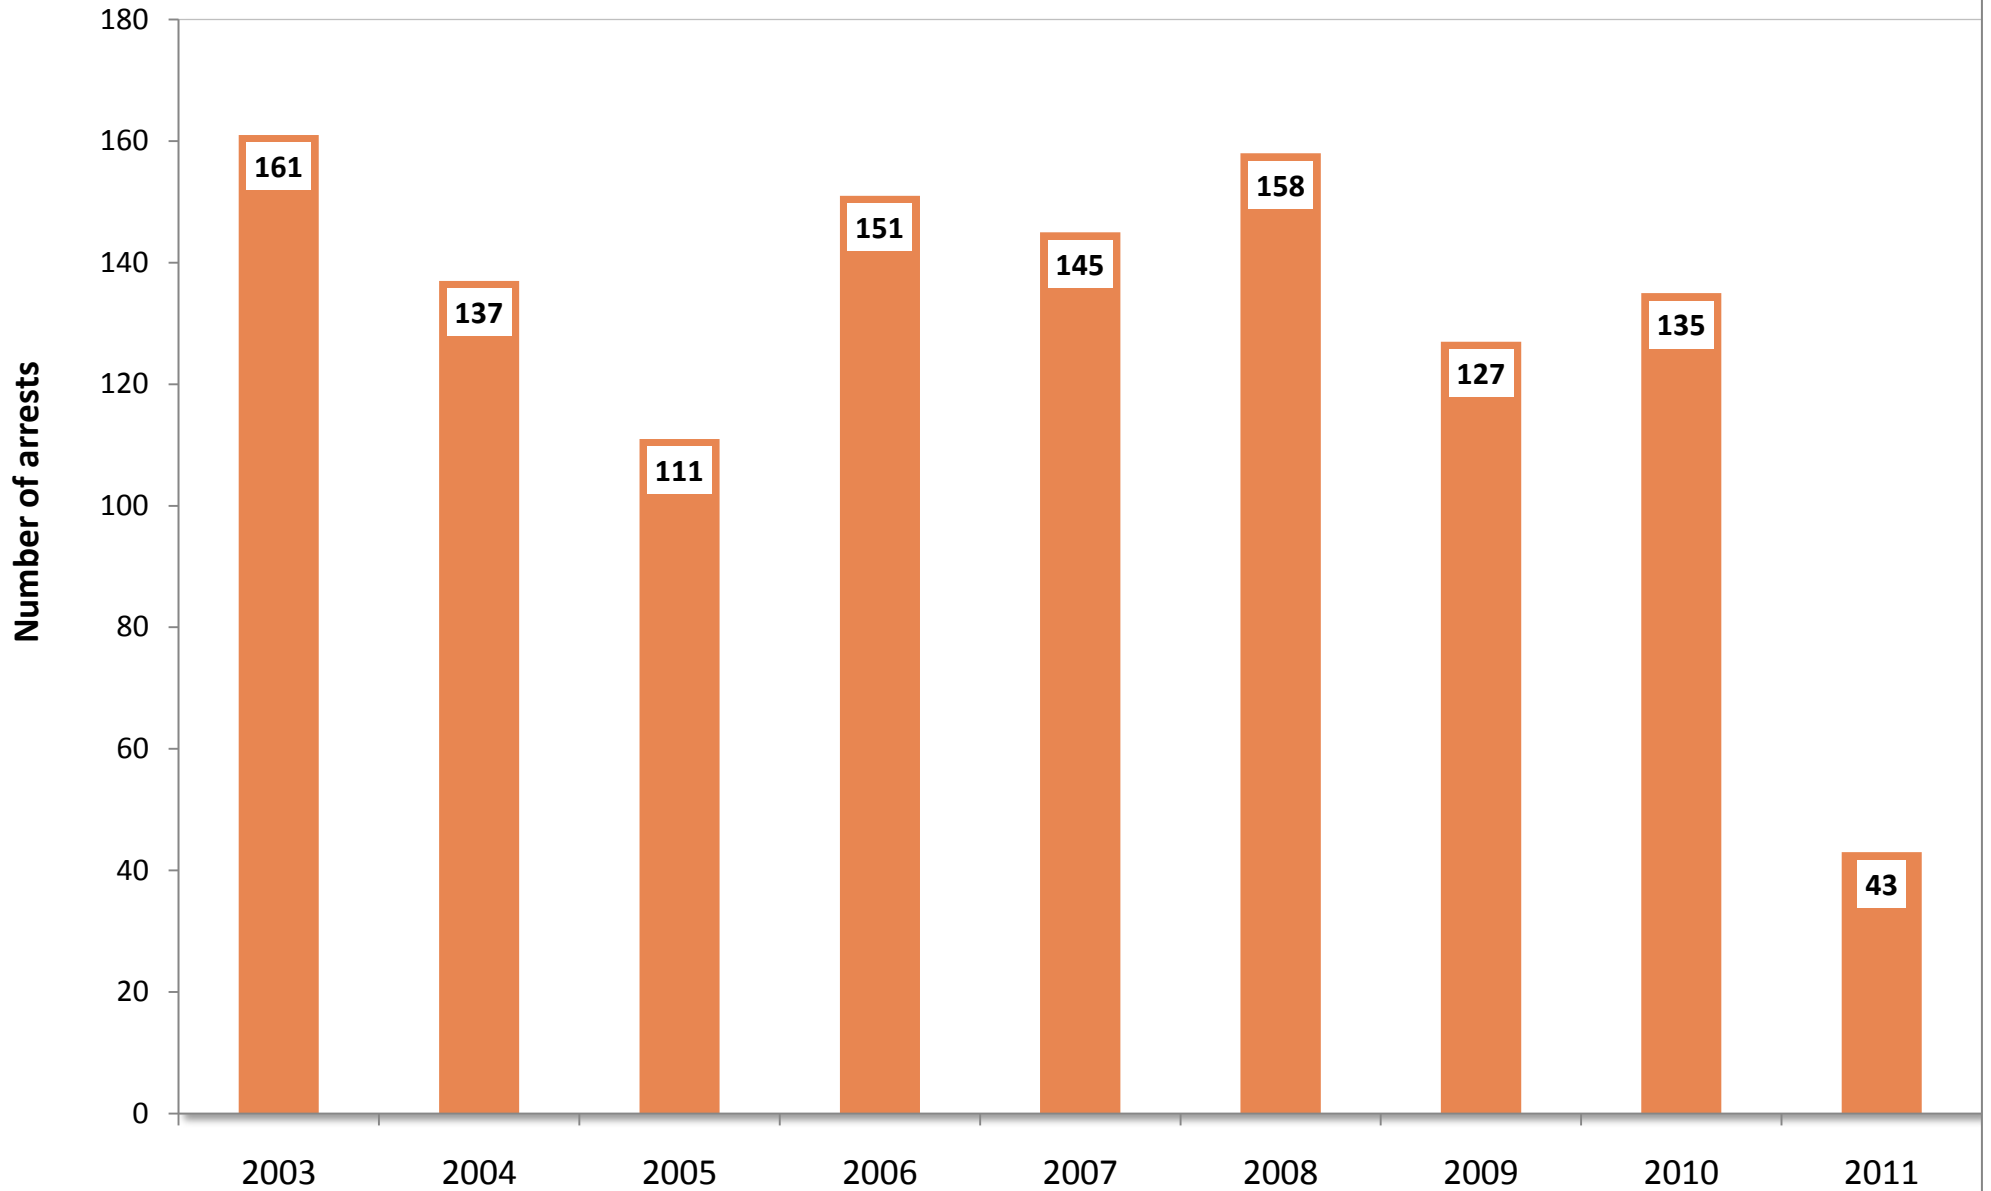

Hawaii County DUI Arrests for under 21 Years of Age

Chart: North Hawaii Outcomes Project - May 2011

Source: Hawaii County Police Department
As of 05.11.11