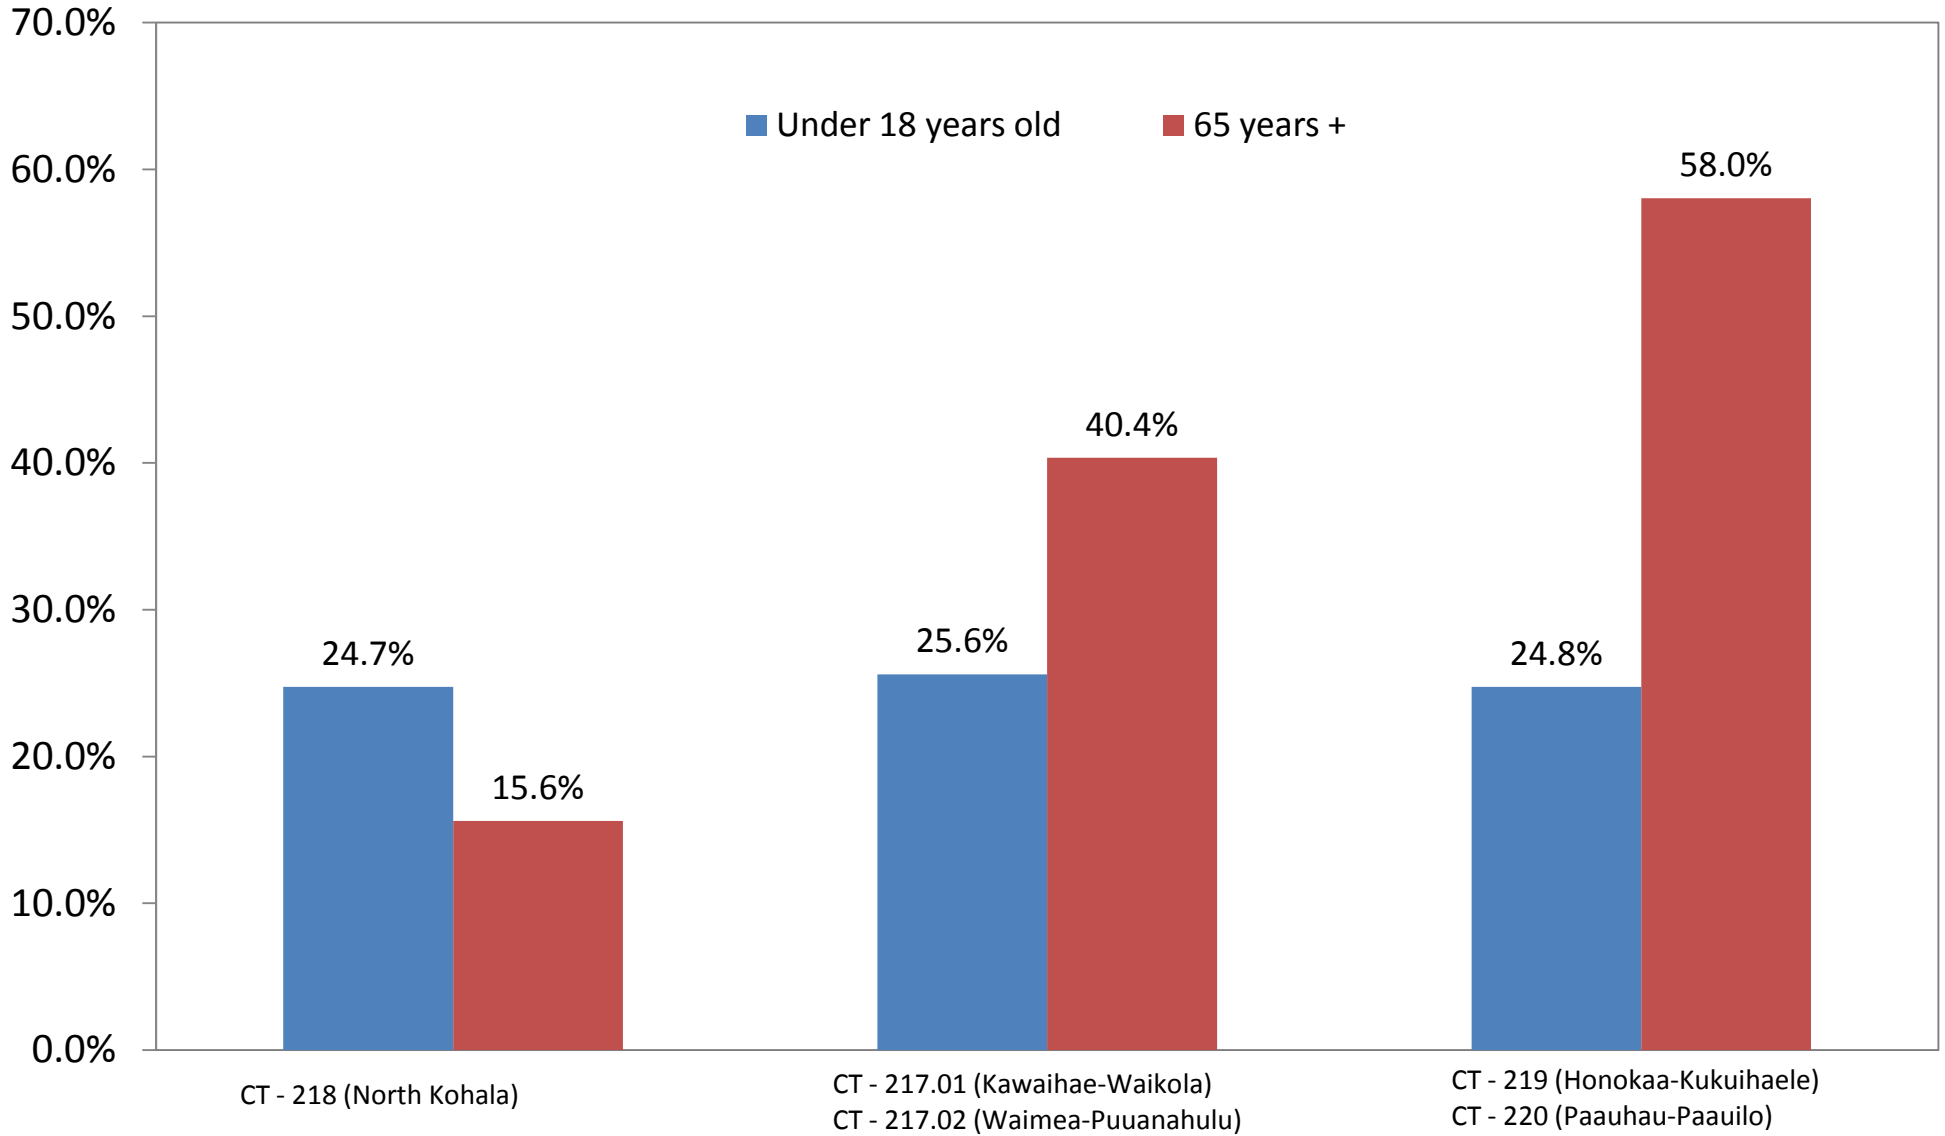

Percent North Hawaii Population Under 18 years and over 65 years (2005-2009)

Source: U.S. Census, ACS 2005-2009 Estimates