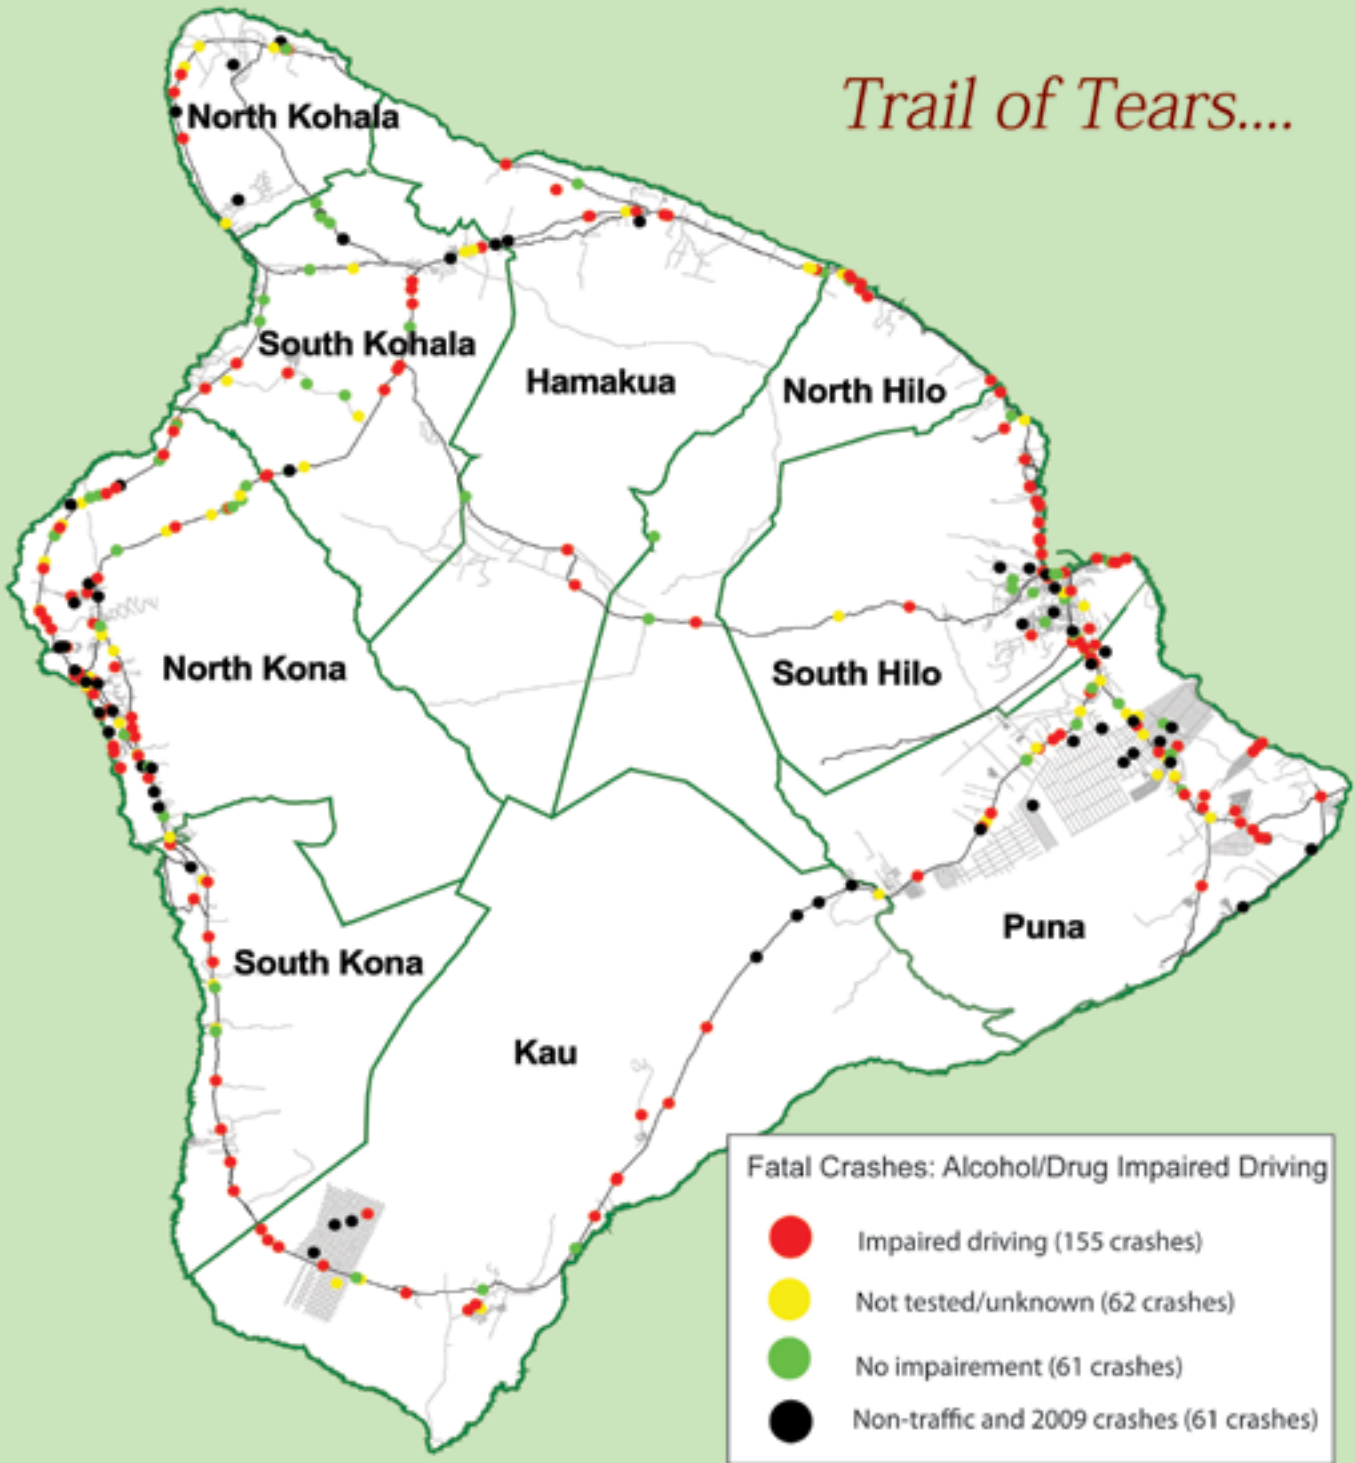

# Locations of Impaired Driving Fatal Crashes 2000-2009

*Trail of Tears....*

**Together We CAN Prevent Impaired Driving Deaths**

Source: Injury Prevention & Control Program, Hawaii State Department of Health. For more information visit [www.nhop.org](http://www.nhop.org)