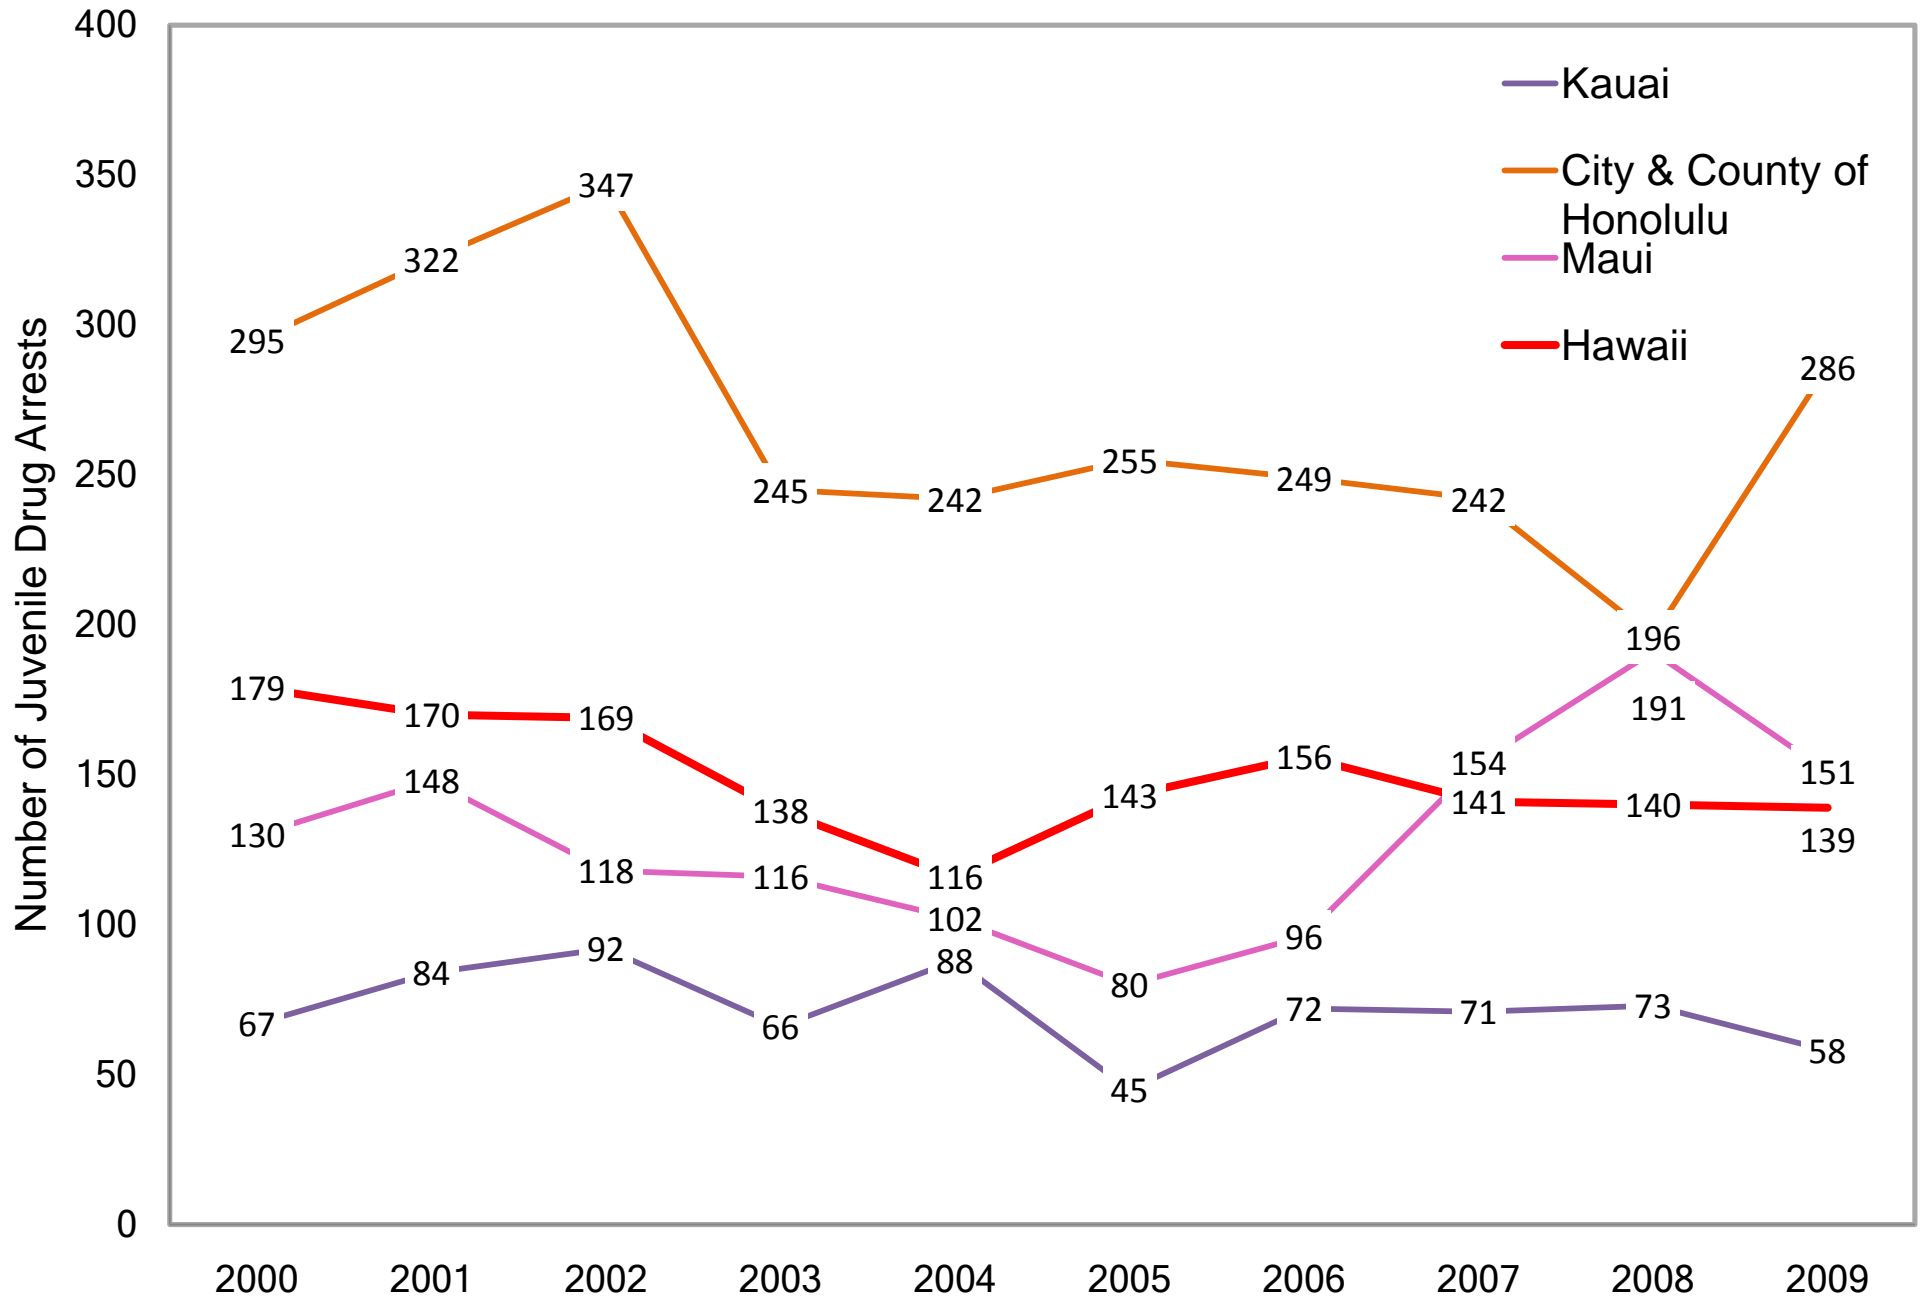

# Number of Juvenile Drug Arrests by County ( 2000 - 2009)

Chart: North Hawaii Outcomes Project, January 2011

Source: Uniform Crime Index Report 2009