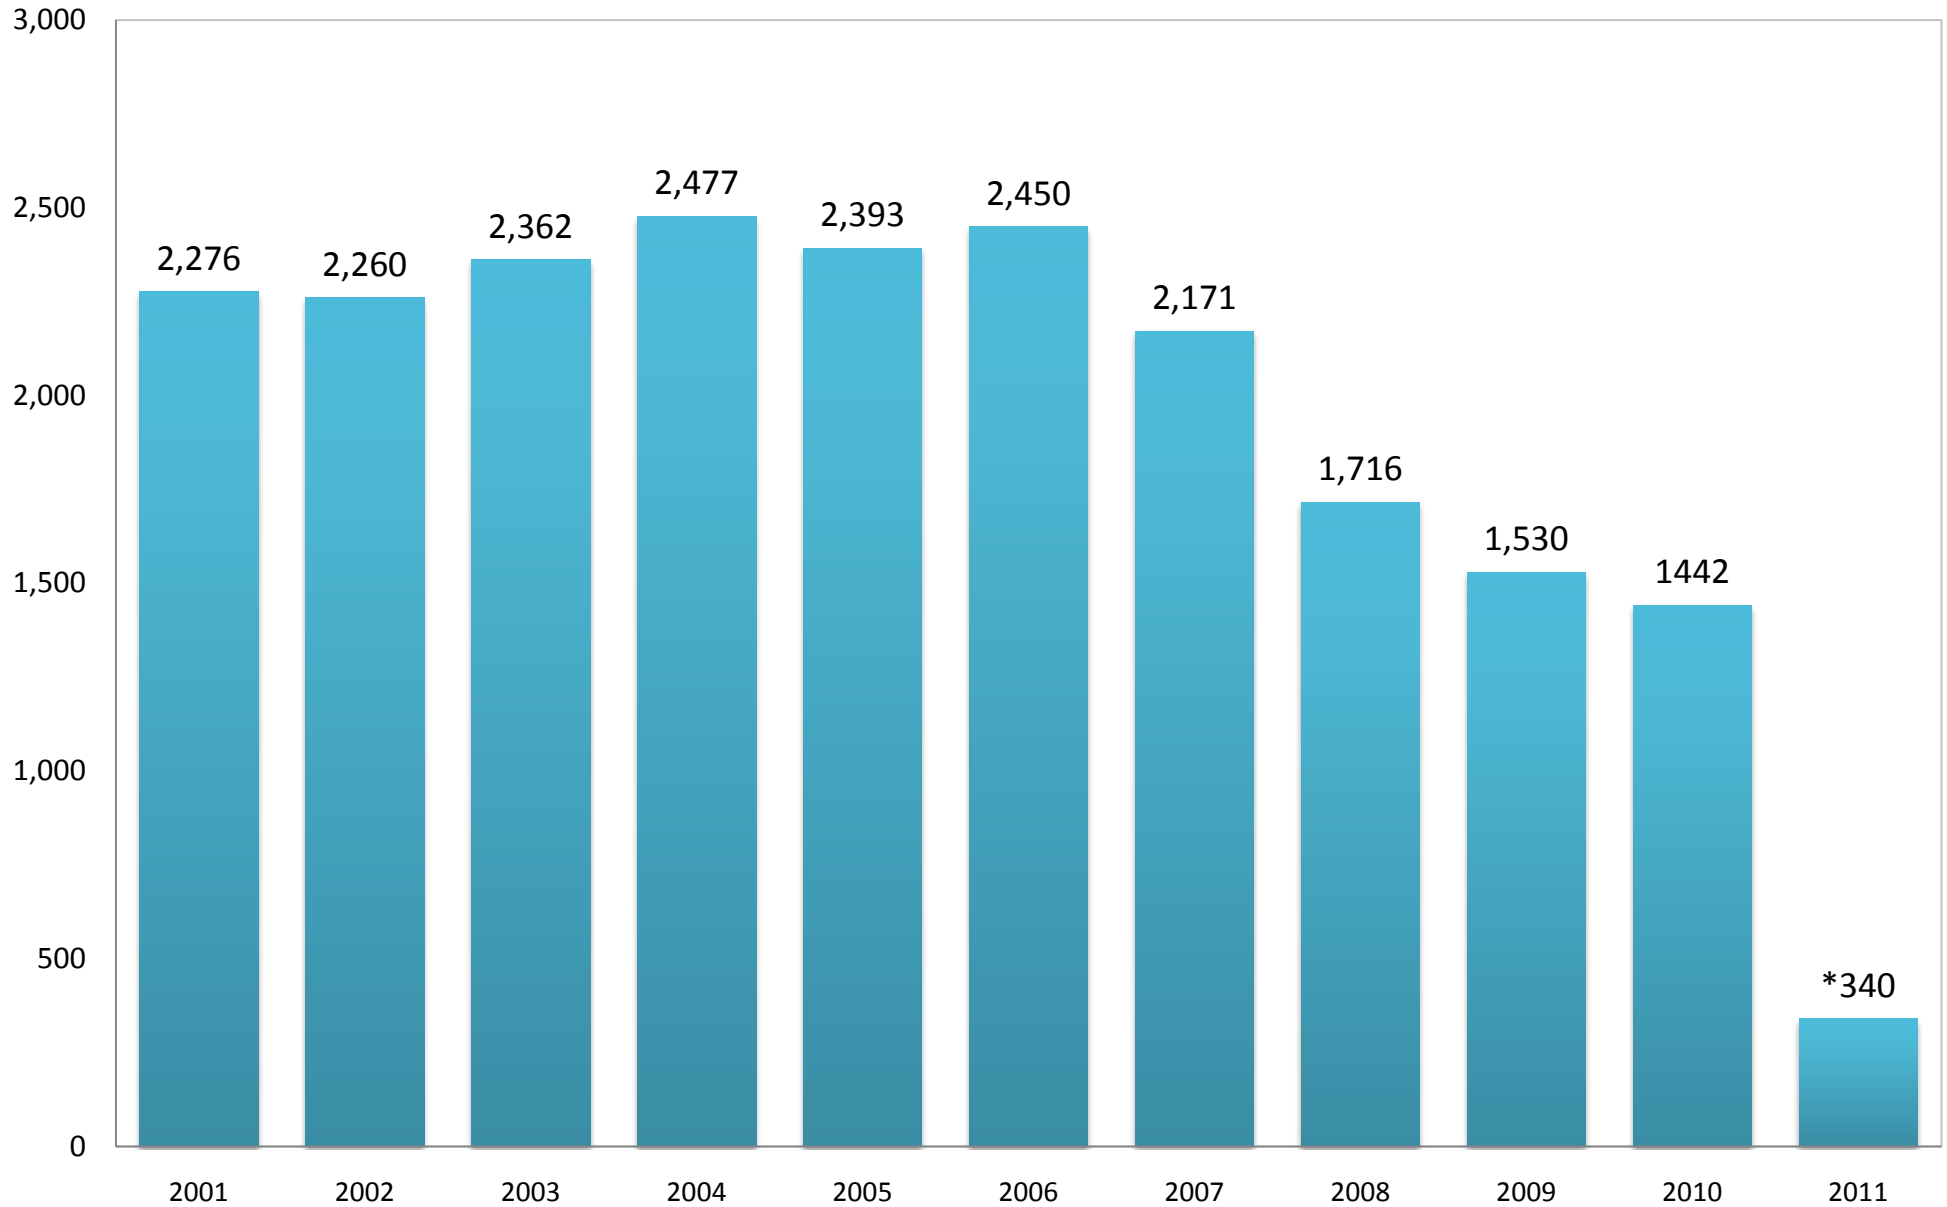

Hawaii County - Number of Major Collisions

Source: Hawaii County Police Department

Chart: North Hawaii Outcomes Project - April 2011

*As of 04.03.11