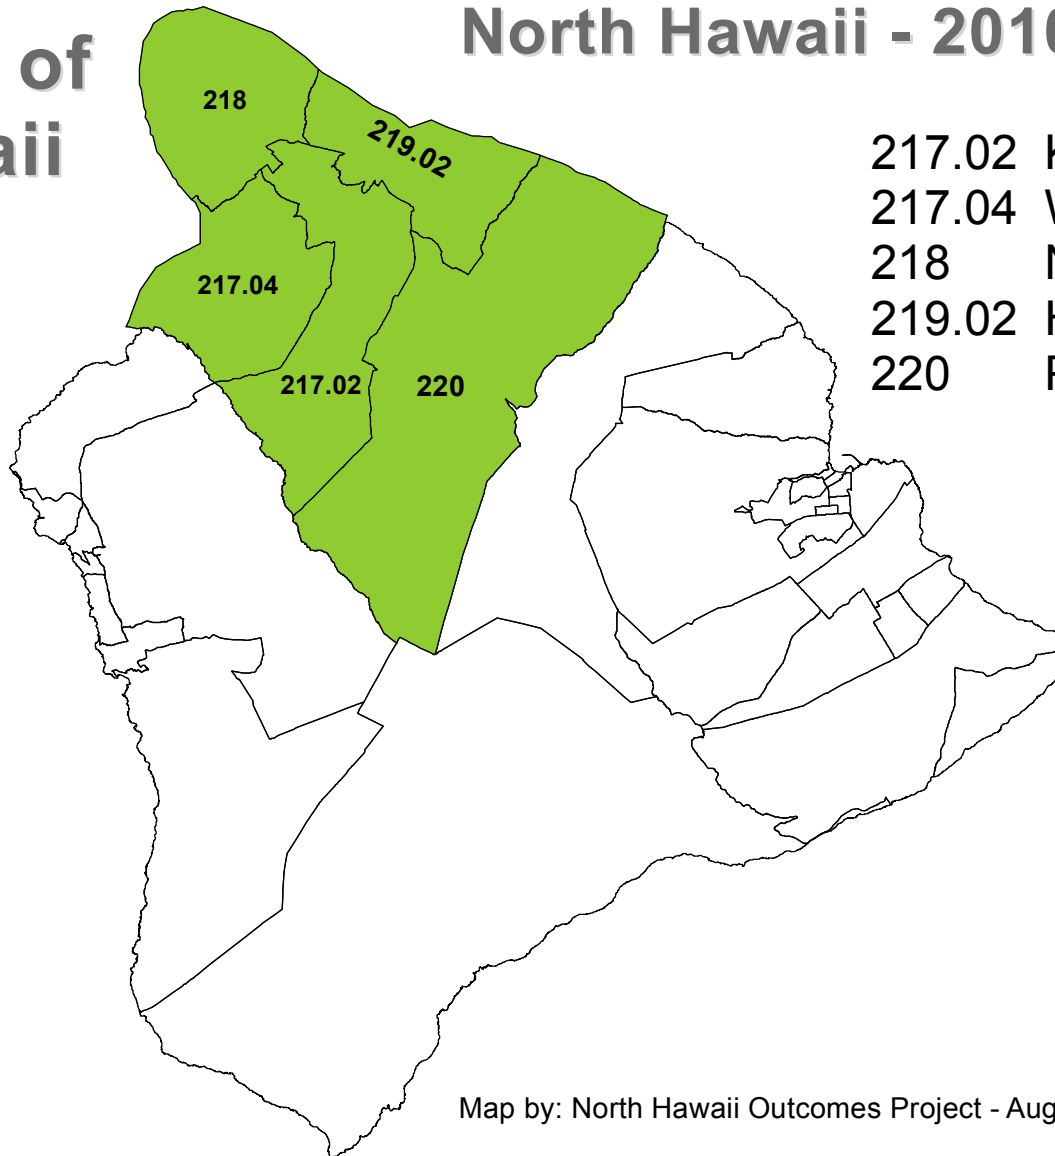

# Island of Hawaii

## North Hawaii - 2010 Census Tracts

- 217.02 Kawaihae-Waikoloa
- 217.04 Waimea-Puuanahulu
- 218 North Kohala
- 219.02 Honokaa-Kukuihaele
- 220 Paauhau-Paauilo

Map by: North Hawaii Outcomes Project - August 2011