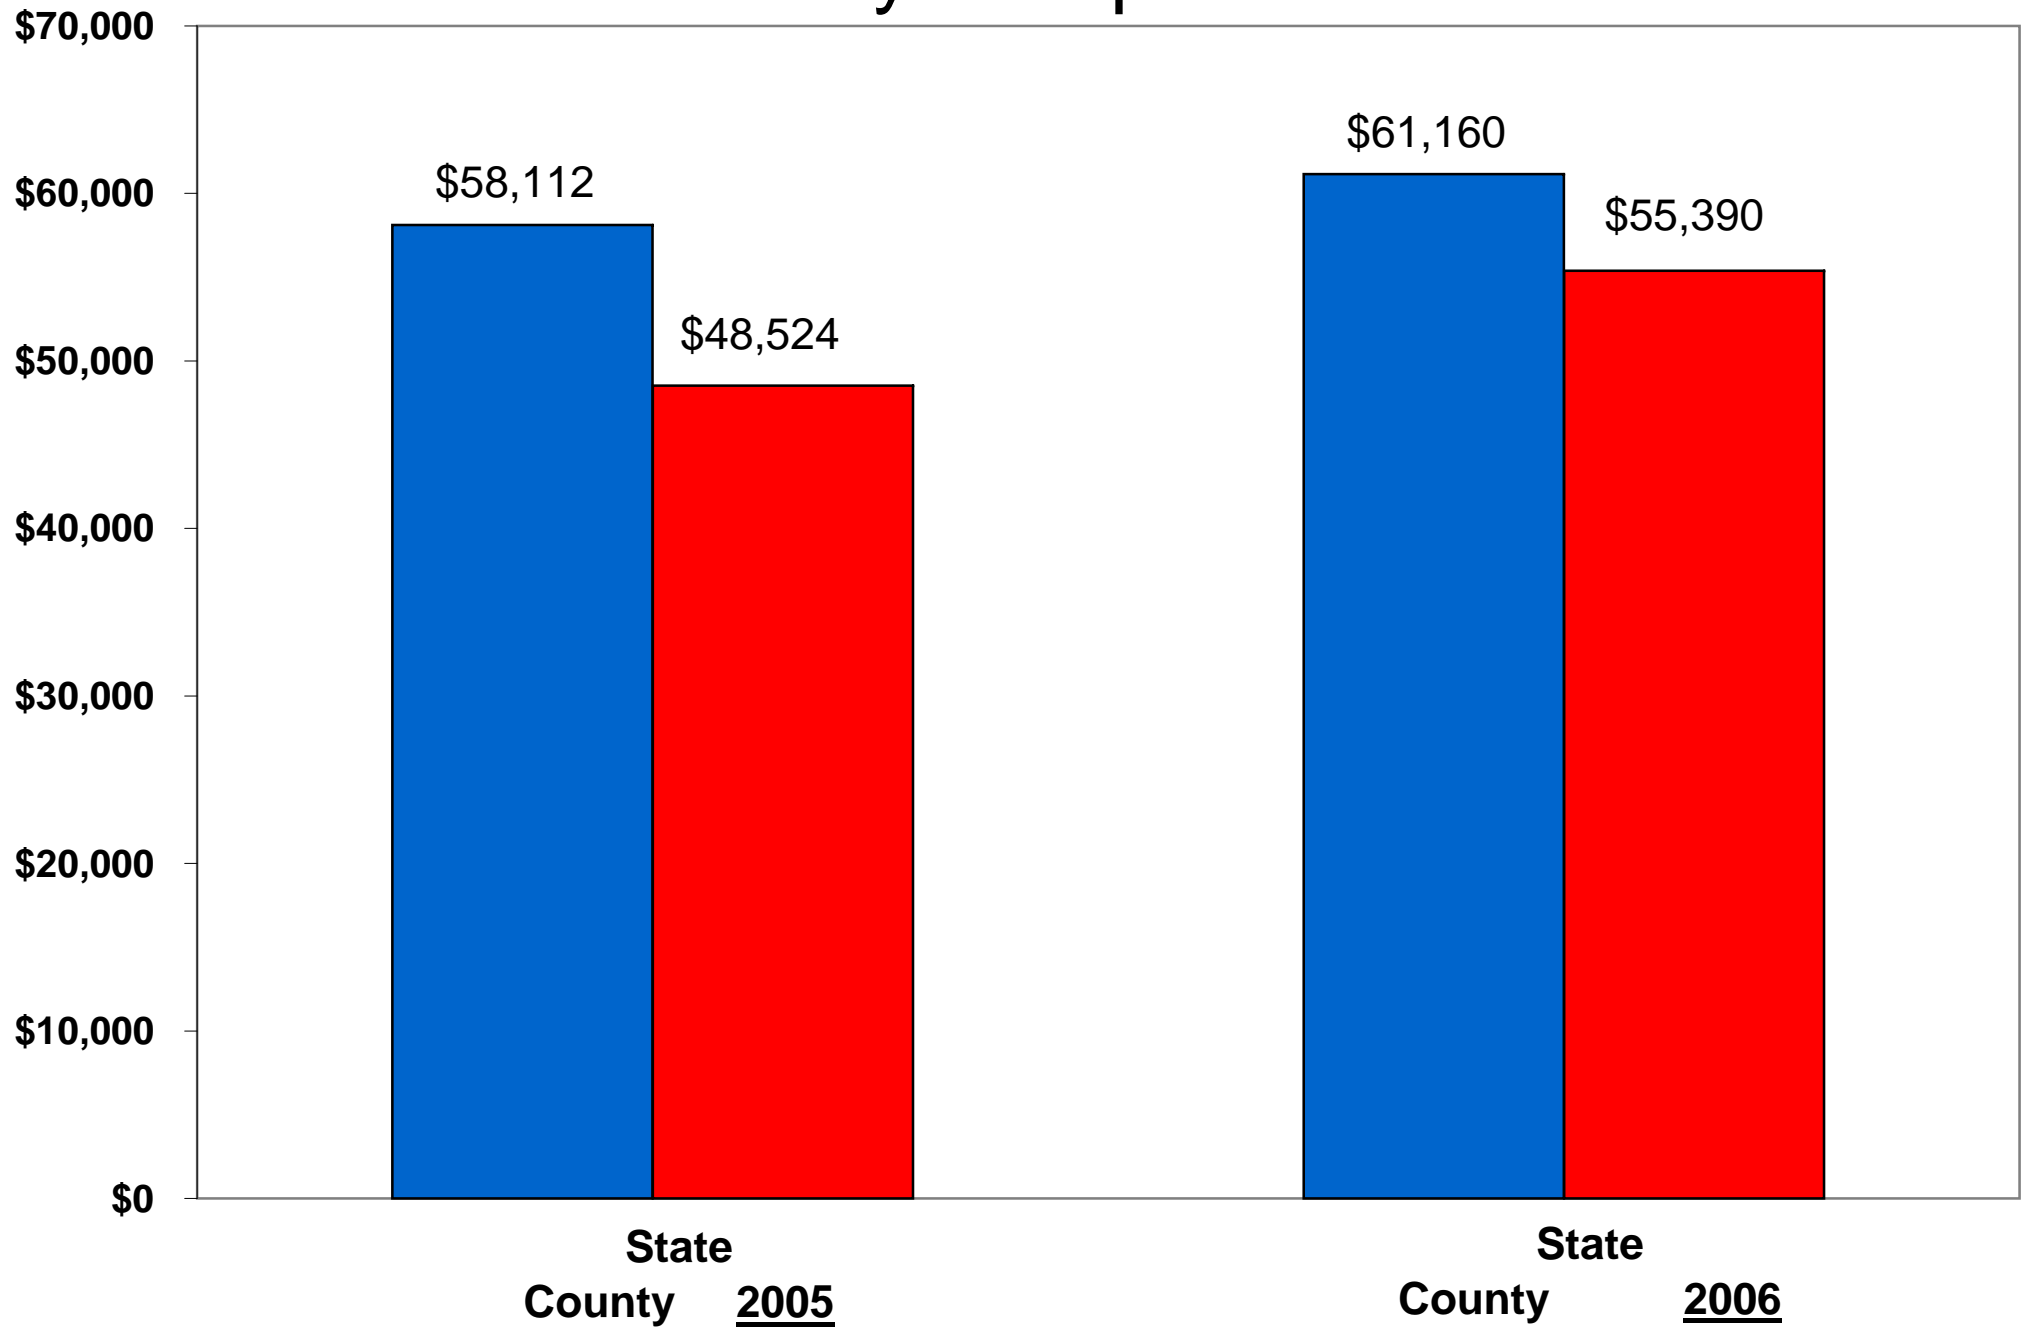

Median Household Income Hawaii County Compared to State

Chart: North Hawaii Outcomes Project - February 2008

Source: American Community Survey 2005, 2006