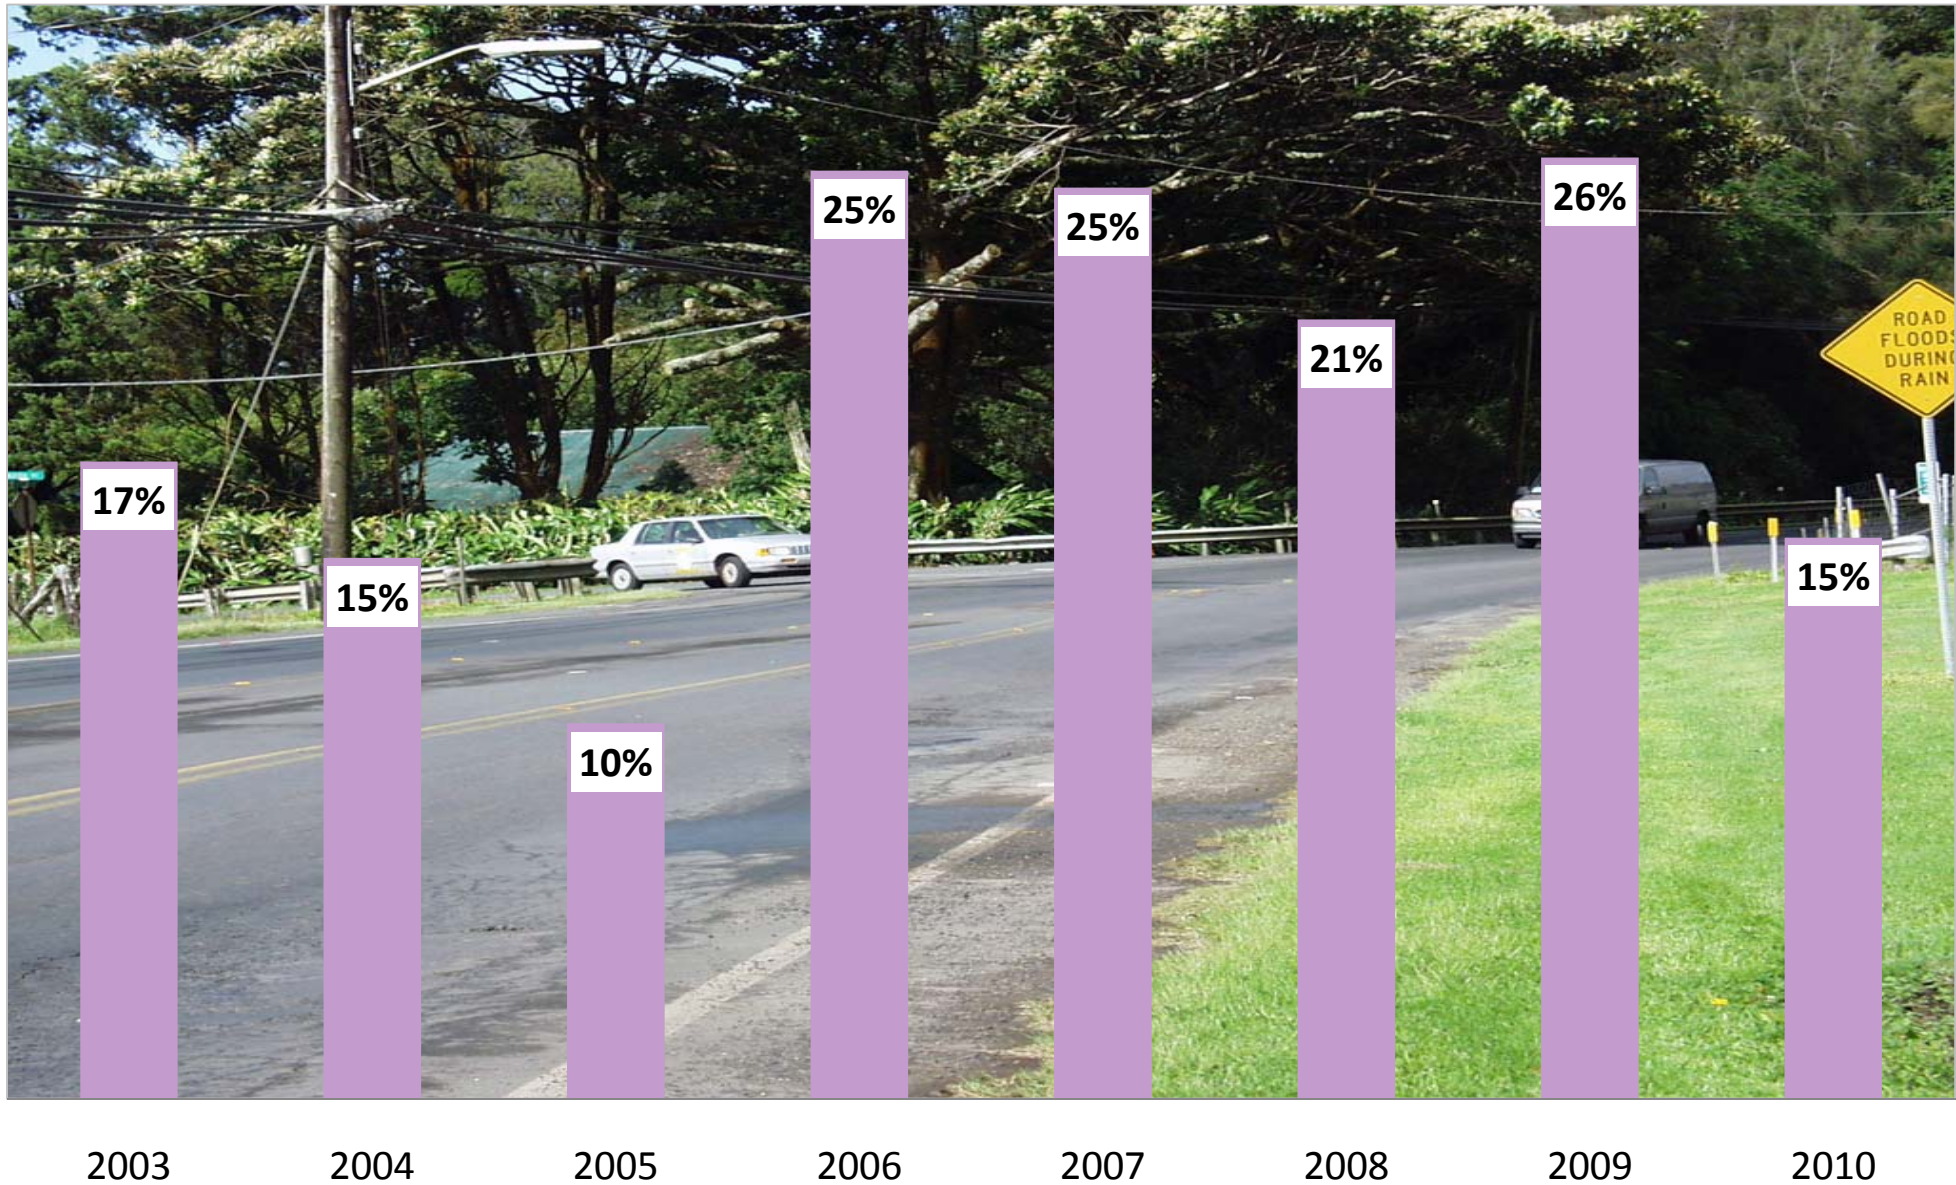

Proportion of DUI arrests involved in a traffic collision

Chart: North Hawaii Outcomes Project - February 2010

Source: Hawaii County Police Department
As of 02.07.10