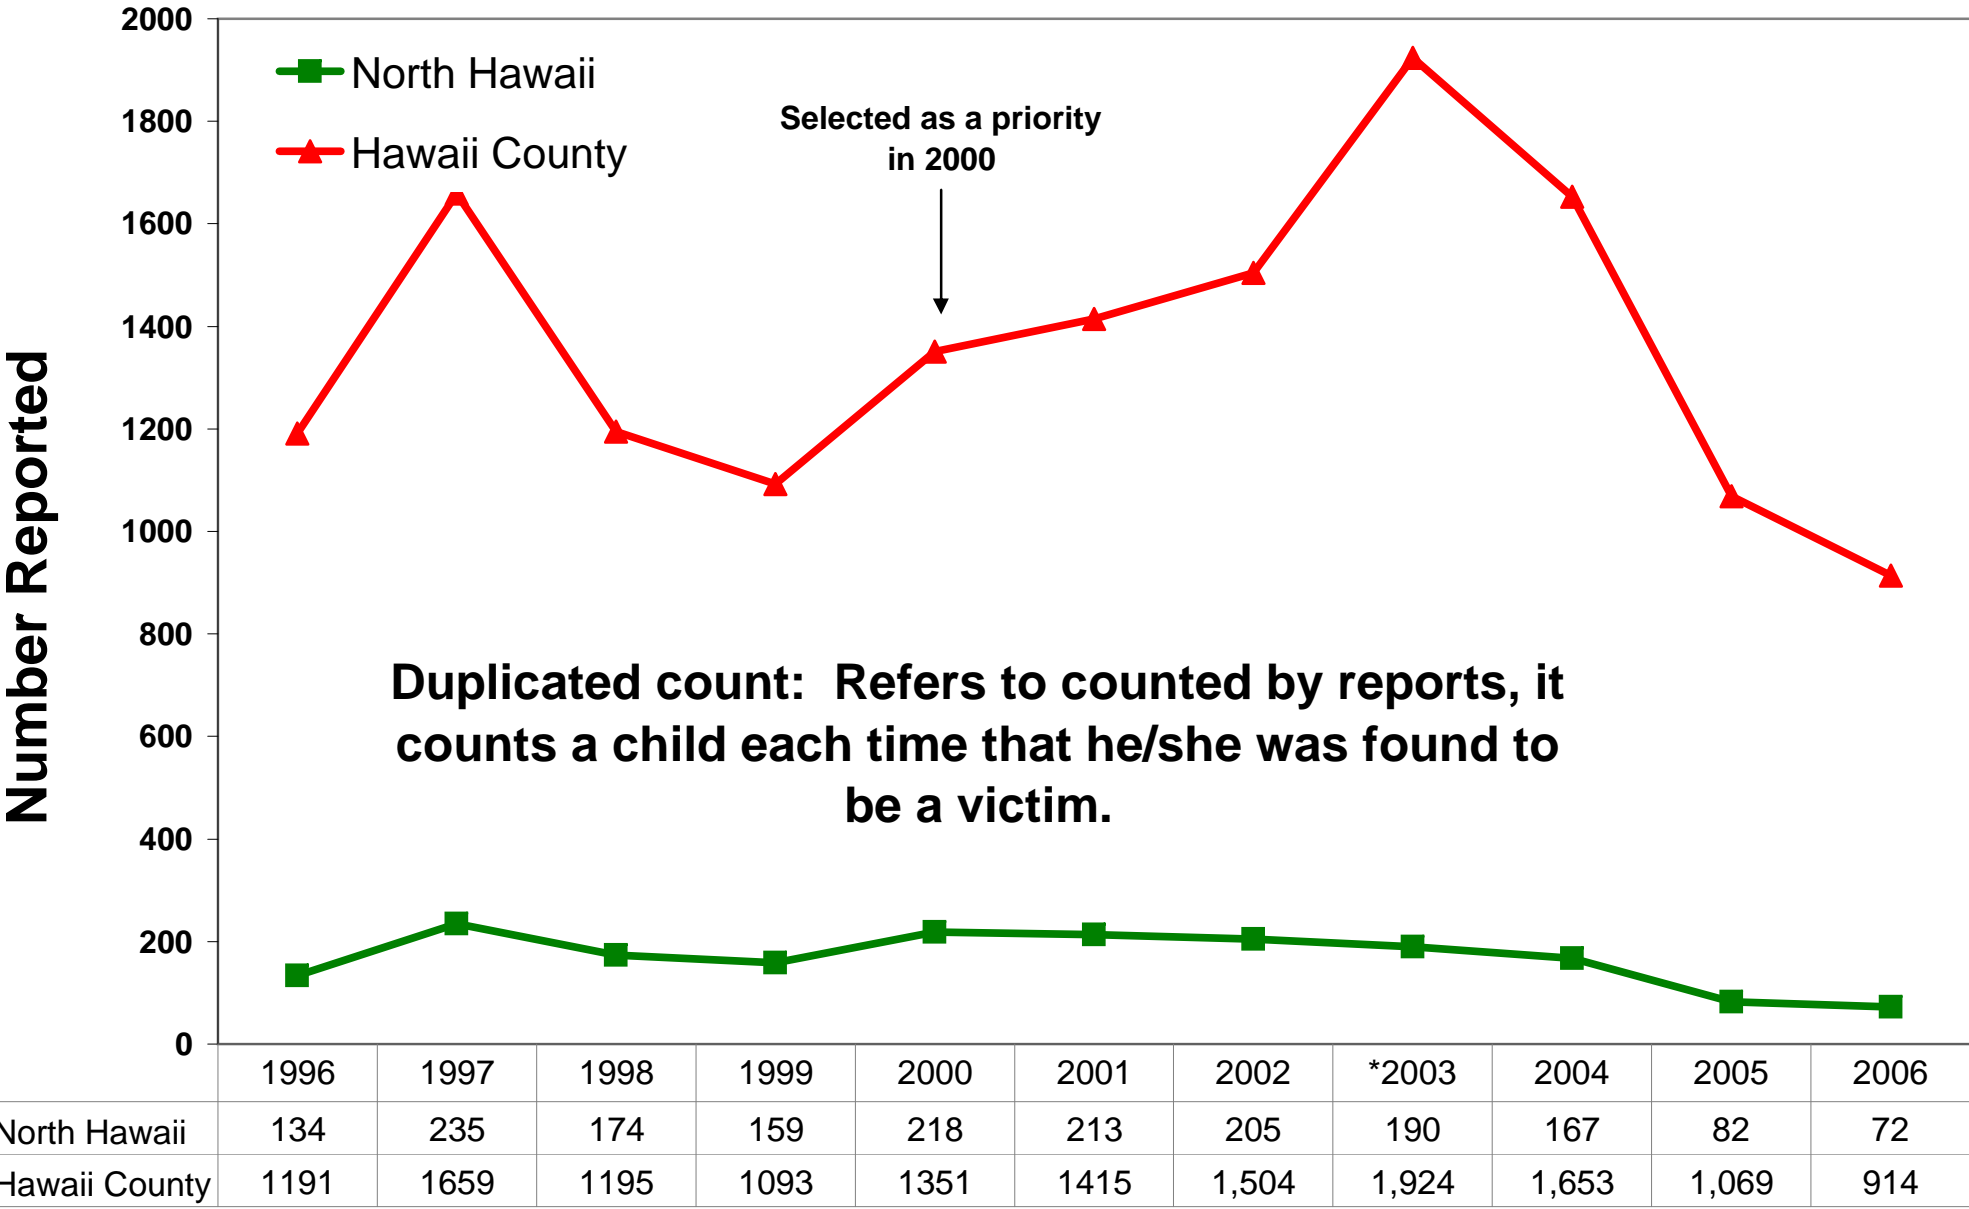

Child Abuse and Neglect - Number Reported

Graph: North Hawaii Outcomes Project - March 2008
 *Data from 1999 and before were based on report data from 2000 and after were based on disposition date.

Source: State of Hawaii, Department of Human Services,
 "Child Abuse and Neglect in Hawaii 2006"
www.state.hi.us/dhs