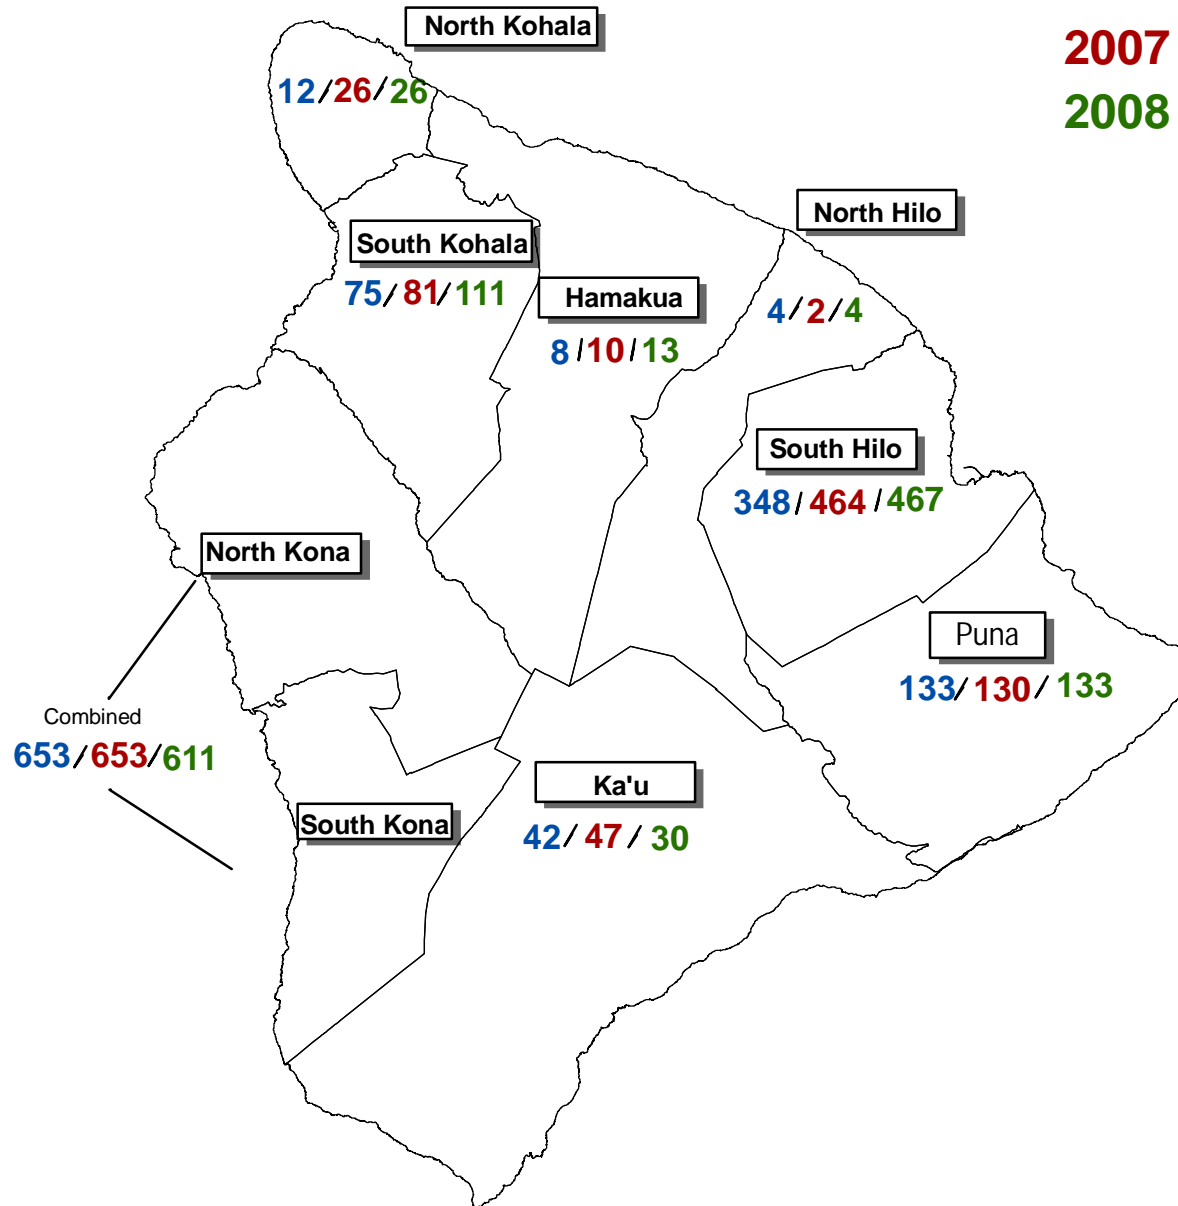

Hawaii County - Total DUI Arrests by Districts

2006 = 1,279

2007 = 1,413

2008 = 1,395

Prepared by North Hawaii Outcomes Project
Data from Hawaii County Police Department
revised 03.03.09