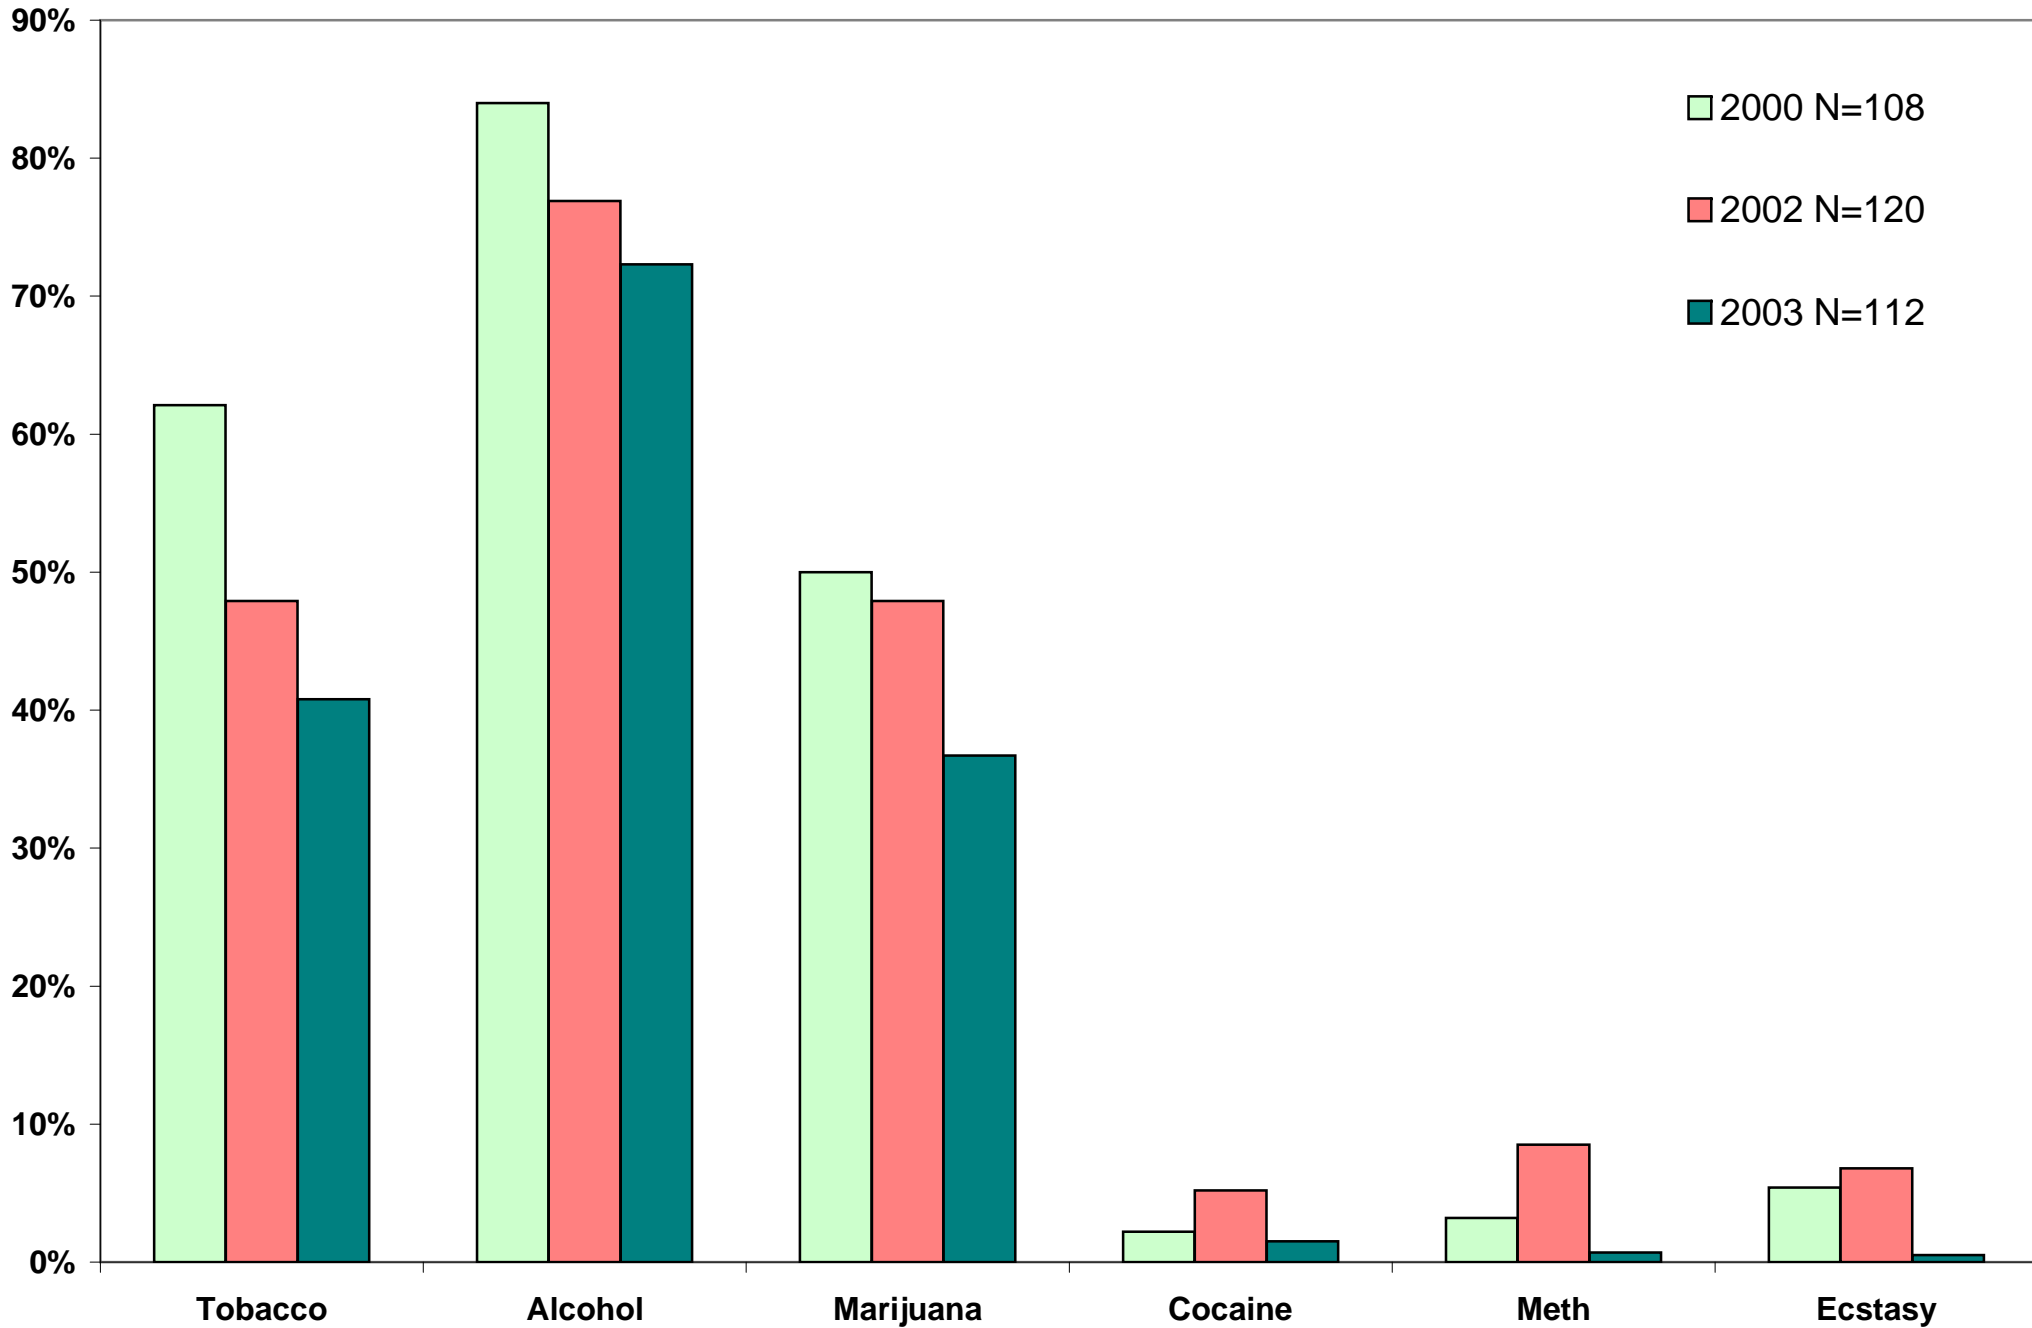

# Honokaa Community - 10th Grade Alcohol and Illegal Drug Use - "Ever Used"

Chart North Hawaii Outcomes Project - September 2003

Source: The 2003 Hawaii Student Alcohol, Tobacco, and Other Drug Use Study